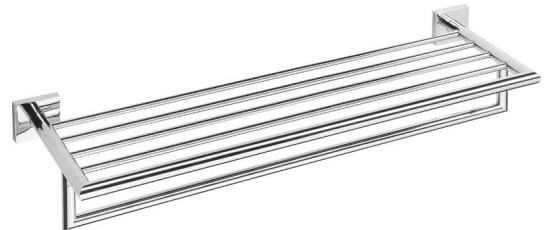

**X-SQUARE towel shelf with rail 650x110x215mm,
chrome**

Order code: XQ601

Basic information

Brand: Sapho
Series: X-SQUARE

Size

Length: 655 mm
Width: 655 mm
Height: 106 mm
Depth: 215 mm

Properties

Colour: Chrome
Material: Brass
Shape: Square
Type: Towel holder: with shelf
Installation: Drilling
Weight / Piece: 1.82 kg
Packaging: 1 Piece
Warranty: 10 years

X-SQUARE towel shelf with rail 650x110x215mm,
chrome

Technical sheet