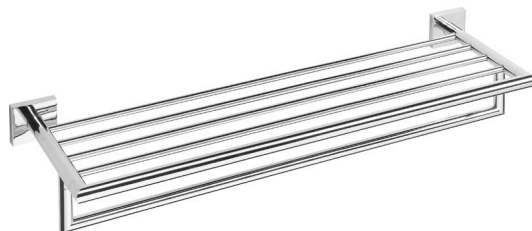

**X-SQUARE towel shelf with rail 650x110x215mm,
chrome**

Order code: XQ601

Basic information

Brand: Sapho
Series: X-SQUARE

Size

Length: 655 mm
Width: 655 mm
Height: 106 mm
Depth: 215 mm

Properties

Colour: Chrome
Material: Brass
Shape: Square
Type: Towel holder: with shelf
Installation: Drilling
Weight / Piece: 1.82 kg
Packaging: 1 Piece
Warranty: 10 years

X-SQUARE towel shelf with rail 650x110x215mm,
chrome

Technical sheet