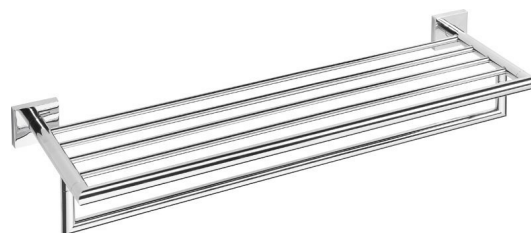

**X-SQUARE towel shelf with rail 650x110x215mm,
chrome**

Order code: XQ601

Basic information

Brand: Sapho
Series: X-SQUARE

Size

Length: 655 mm
Width: 655 mm
Height: 106 mm
Depth: 215 mm

Properties

Colour: Chrome
Material: Brass
Shape: Square
Type: Towel holder: with shelf
Installation: Drilling
Weight / Piece: 1.82 kg
Packaging: 1 Piece
Warranty: 10 years

X-SQUARE towel shelf with rail 650x110x215mm,
chrome

Technical sheet