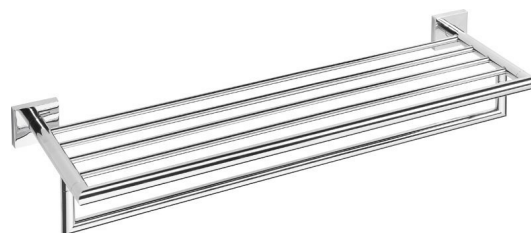

X-SQUARE towel shelf with rail 650x110x215mm, chrome

Order code: XQ601

Basic information

Brand: Sapho
Series: X-SQUARE

Size

Length: 655 mm
Width: 655 mm
Height: 106 mm
Depth: 215 mm

Properties

Colour: Chrome
Material: Brass
Shape: Square
Type: Towel holder: with shelf
Installation: Drilling
Weight / Piece: 1.82 kg
Packaging: 1 Piece
Warranty: 10 years

X-SQUARE towel shelf with rail 650x110x215mm,
chrome

Technical sheet