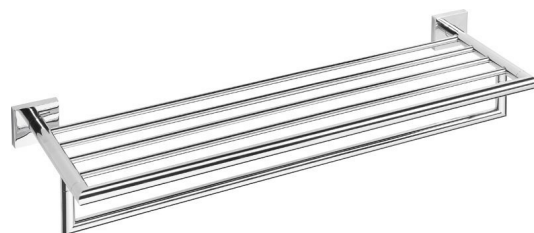

X-SQUARE towel shelf with rail 650x110x215mm, chrome

Order code: XQ601

Basic information

Brand: Sapho
Series: X-SQUARE

Size

Length: 655 mm
Width: 655 mm
Height: 106 mm
Depth: 215 mm

Properties

Colour: Chrome
Material: Brass
Shape: Square
Type: Towel holder: with shelf
Installation: Drilling
Weight / Piece: 1.82 kg
Packaging: 1 Piece
Warranty: 10 years

X-SQUARE towel shelf with rail 650x110x215mm,
chrome

Technical sheet