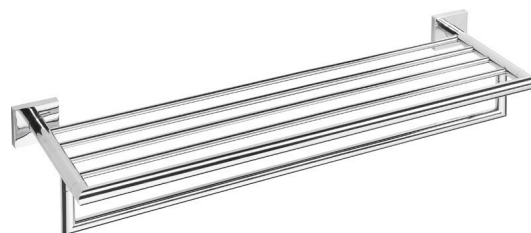

**X-SQUARE towel shelf with rail 650x110x215mm,
chrome**

Order code: XQ601

Basic information

Brand: Sapho
Series: X-SQUARE

Size

Length: 655 mm
Width: 655 mm
Height: 106 mm
Depth: 215 mm

Properties

Colour: Chrome
Material: Brass
Shape: Square
Type: Towel holder: with shelf
Installation: Drilling
Weight / Piece: 1.82 kg
Packaging: 1 Piece
Warranty: 10 years

**X-SQUARE towel shelf with rail 650x110x215mm,
chrome**

Technical sheet