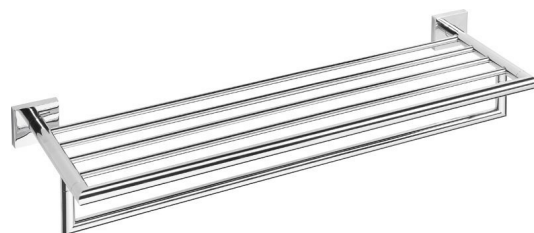

**X-SQUARE towel shelf with rail 650x110x215mm,
chrome**

Order code: XQ601

Basic information

Brand: Sapho
Series: X-SQUARE

Size

Length: 655 mm
Width: 655 mm
Height: 106 mm
Depth: 215 mm

Properties

Colour: Chrome
Material: Brass
Shape: Square
Type: Towel holder: with shelf
Installation: Drilling
Weight / Piece: 1.82 kg
Packaging: 1 Piece
Warranty: 10 years

X-SQUARE towel shelf with rail 650x110x215mm,
chrome

Technical sheet