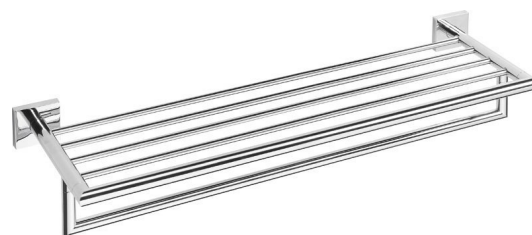

X-SQUARE towel shelf with rail 650x110x215mm, chrome

Order code: XQ601

Size

Length: 655 mm
Width: 655 mm
Height: 106 mm
Depth: 215 mm

Properties

Colour: Chrome
Material: Brass
Warranty: 10 years

Technical sheet