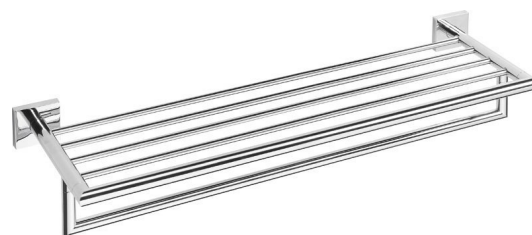

# X-SQUARE towel shelf with rail 650x110x215mm, chrome

Order code: XQ601

## Size

Length: 655 mm  
Width: 655 mm  
Height: 106 mm  
Depth: 215 mm

## Properties

Colour: Chrome  
Material: Brass  
Warranty: 10 years