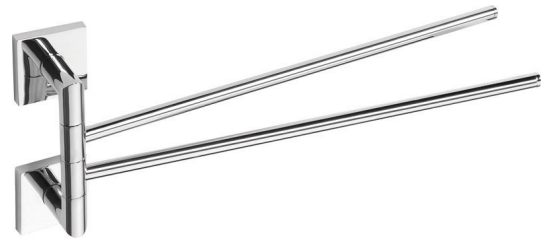

X-SQUARE adjustable double towel holder 420mm, chrome

Order code: XQ405

Size

Length: 450 mm
 Width: 55 mm
 Height: 165 mm
 Depth: 450 mm

Properties

Colour: Chrome
 Material: Brass
 Warranty: 10 years

Technical sheet