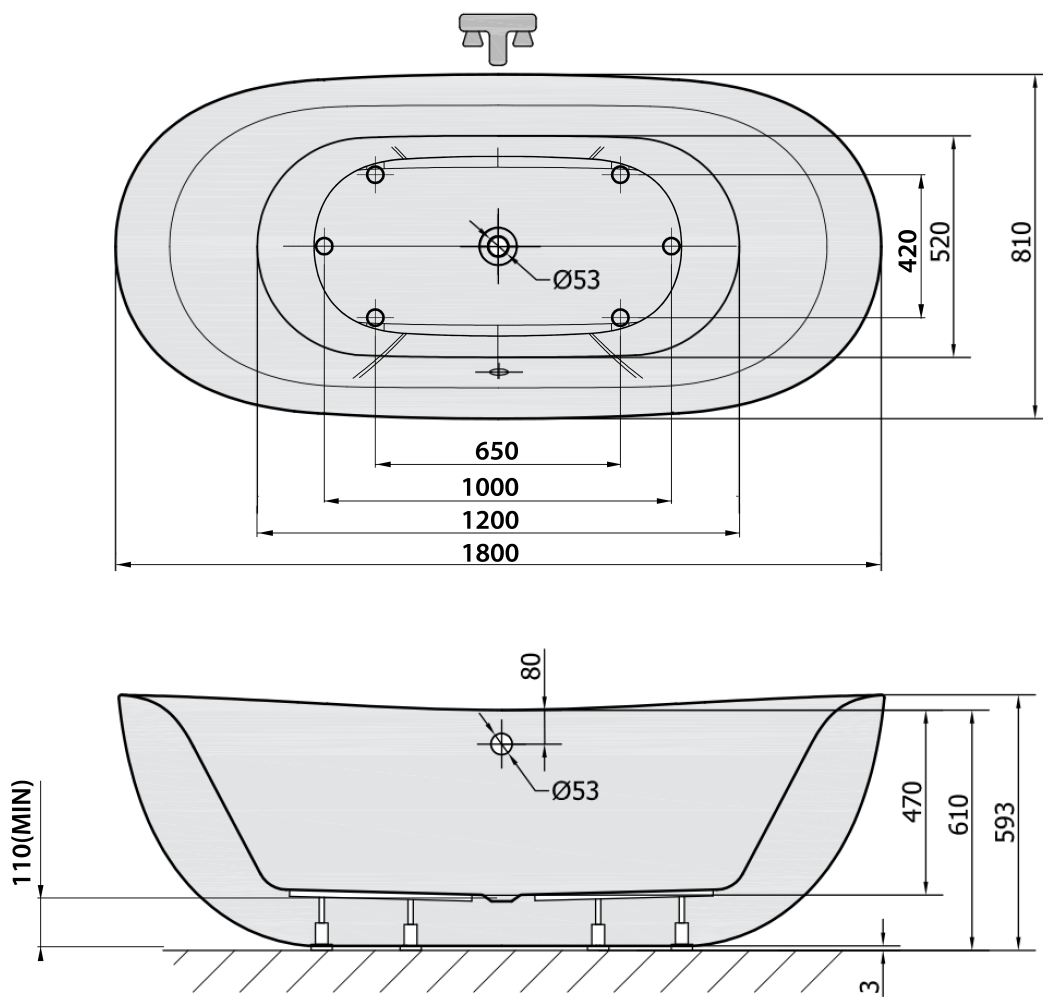

Order code: 69611

Basic information

Brand: Polysan

Size

Length: 1800 mm

Width: 810 mm

Height: 580 mm

Volume: 234 l

Properties

Colour: White

Material: Gelcoat

Shape: Freestanding

Installation: Independent

Waste diameter: 52 mm

Package does not contain: Pop Up Bath Waste

Weight / Piece: 52.0 kg

Packaging: 1 Piece

Warranty: 2 years

We recommend buy

1 Piece Bath Trap 6/4", height: 42mm, DN40 (Order code: 71712)

1 Piece Pop Up Bath Waste (L) 775mm, Plug 72mm, Chrome (Order code: 71681)

Technical sheet

VOLUME 234L