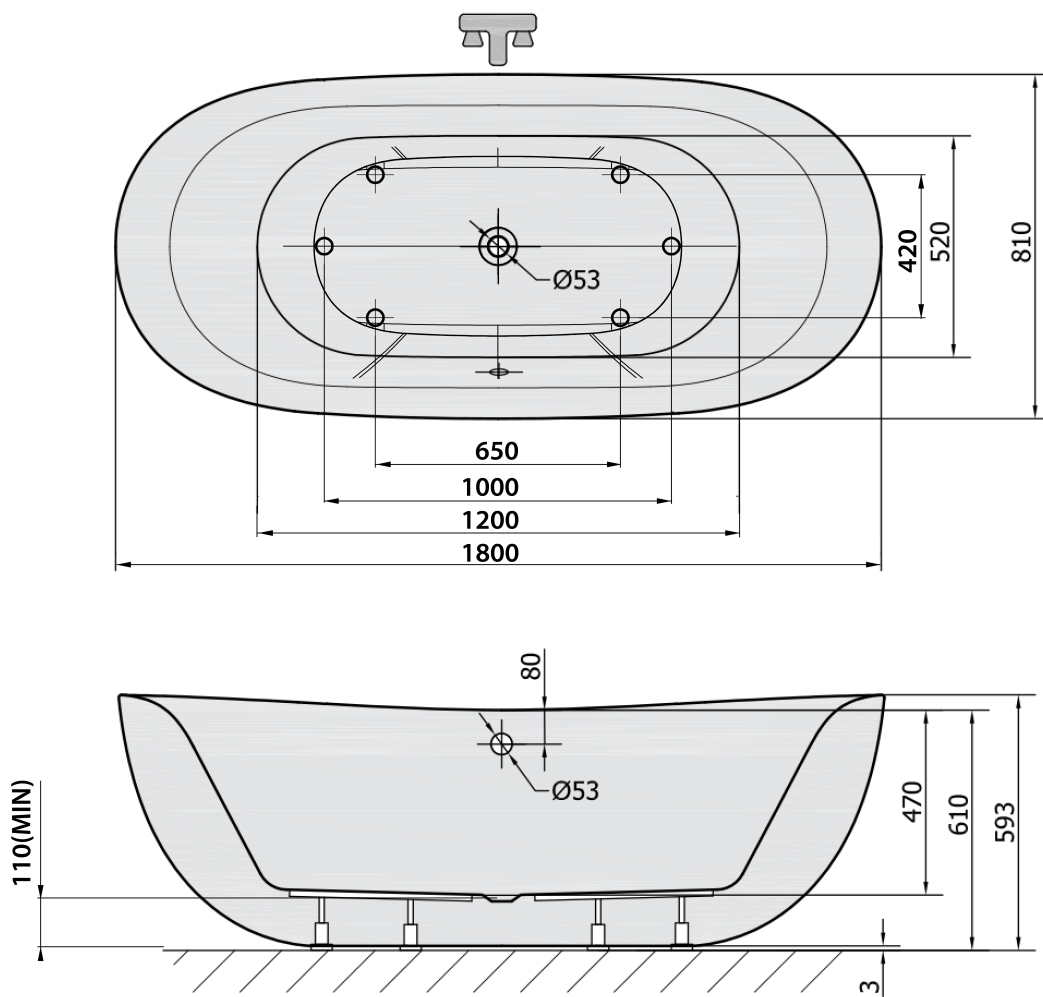

Order code: 69611

Basic information

Brand: Polysan

Size

Length: 1800 mm

Width: 810 mm

Height: 580 mm

Volume: 234 l

Properties

Colour: White

Material: Gelcoat

Shape: Freestanding

Installation: Independent

Waste diameter: 52 mm

Package does not contain: Pop Up Bath Waste

Weight / Piece: 52.0 kg

Packaging: 1 Piece

Warranty: 2 years

We recommend buy

1 Piece Bathtub set, bovden mechanism, length 800mm, plug 72mm, chrome (Order code: 71852)

1 Piece Bath Trap 6/4", height: 42mm, DN40 (Order code: 71712)

Technical sheet

VOLUME 234L