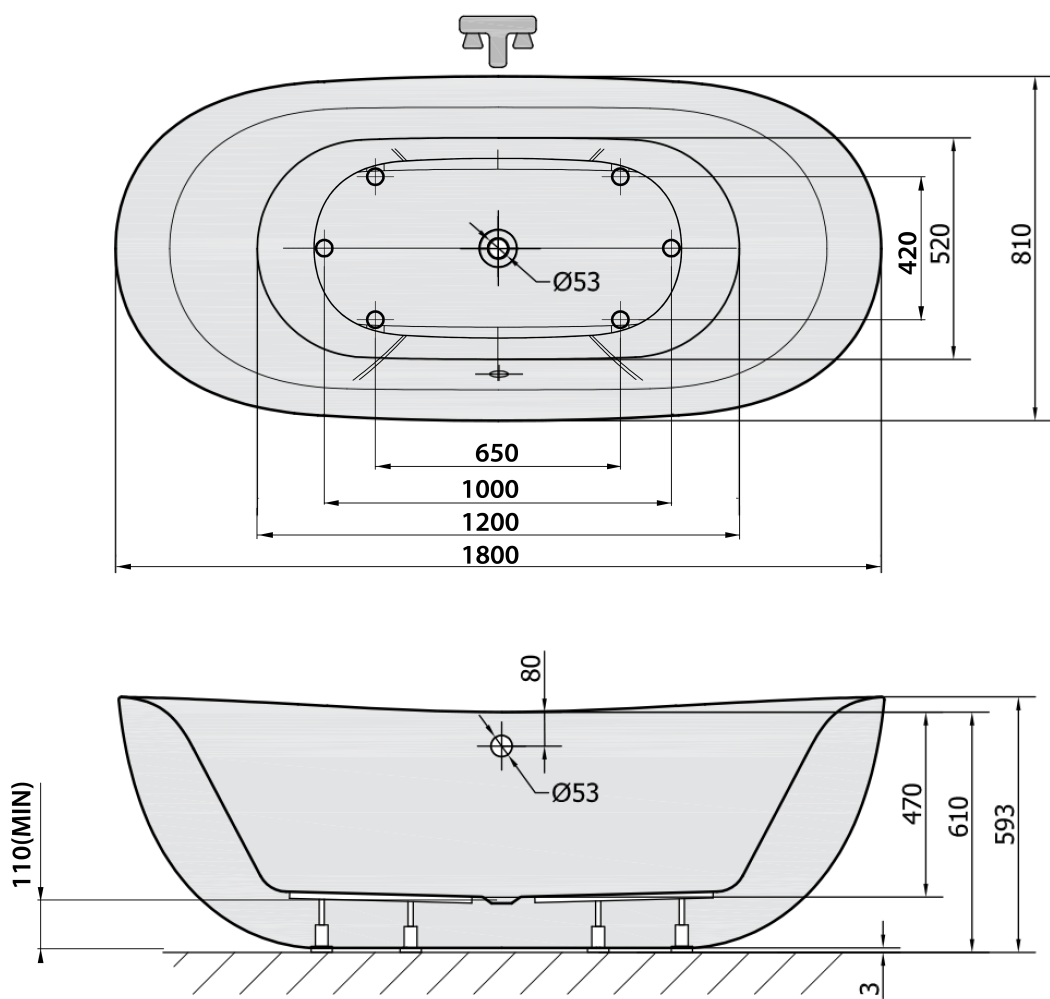

Order code: 69611

Basic information

Brand: Polysan

Size

Length: 1800 mm

Width: 810 mm

Height: 580 mm

Volume: 234 l

Properties

Colour: White

Material: Gelcoat

Shape: Freestanding

Installation: Independent

Waste diameter: 52 mm

Package does not contain: Pop Up Bath Waste

Weight / Piece: 52.0 kg

Packaging: 1 Piece

Warranty: 2 years

We recommend buy

1 Piece Pop Up Bath Waste (L) 800mm, Plug 72mm, Chrome (Order code: 71852)

1 Piece Bath Trap 6/4", height: 42mm, DN40 (Order code: 71712)

Technical sheet

VOLUME 234L