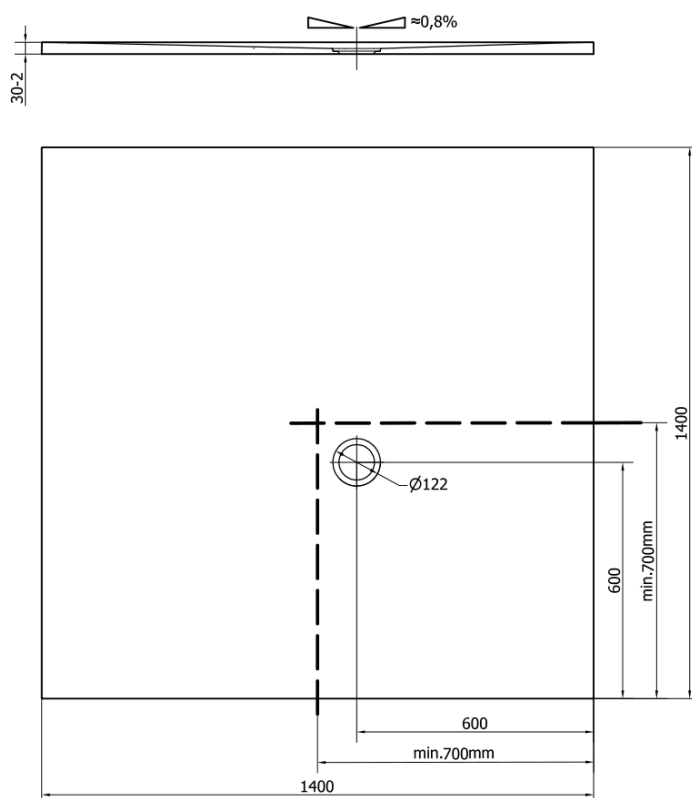

FLEXIA Cultured Marble Tray 140x140x3cm - Cuttable According To Your Request

Order code: 71511

Size

Length: 1400 mm

Width: 1400 mm

Height: 30 mm

Properties

Colour: White

Material: Cast marble

Warranty: 2 years

Technical sheet

----- STRANA ŘEZU