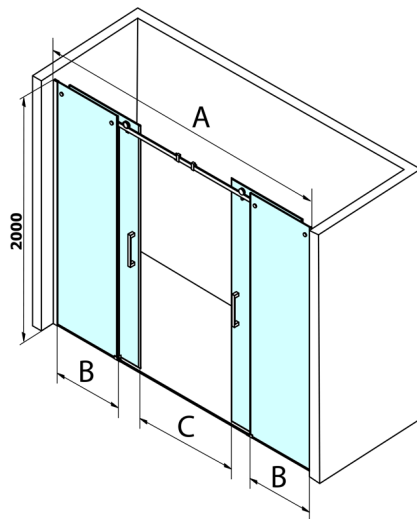

DRAGON Shower Door 1800mm, clear glass

Order code: GD4810

Size

Width: 1800 mm

Height: 2000 mm

Properties

Warranty: 3 years

Technical sheet

MODEL	A	B	C
GD4870	1680-1720	430	665
GD4810	1780-1820	480	665