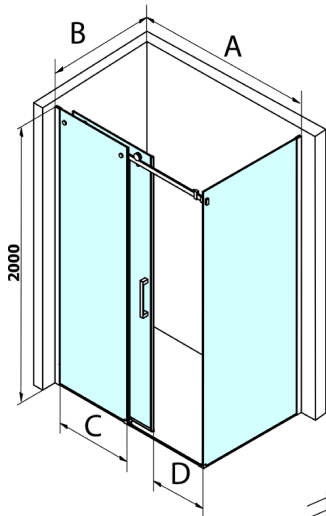

DRAGON Shower Door 1600mm, clear glass

Order code: GD4616

Size

Width: 1600 mm

Height: 2000 mm

Properties

Warranty: 3 years

Technical sheet

MODEL	A	B	C
GD4611	1020-1110	510	420
GD4612	1120-1210	560	470
GD4613	1220-1310	610	520
GD4614	1320-1410	660	570
GD4615	1420-1510	710	620
GD4616	1520-1610	760	670

MODEL	A	C	D
GD4611	1020-1110	510	420
GD4612	1120-1210	560	470
GD4613	1220-1310	610	520
GD4614	1320-1410	660	570
GD4615	1420-1510	710	620
GD4616	1520-1610	760	670