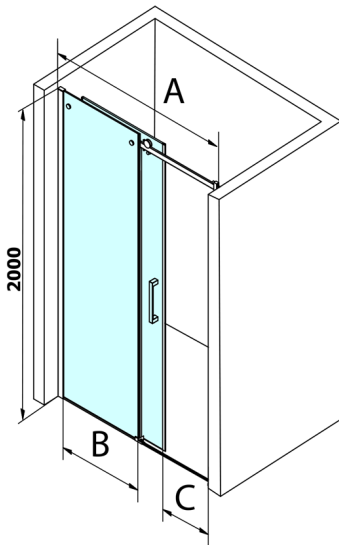

DRAGON Shower Door 1600mm, clear glass

Order code: GD4616

Size

Width: 1600 mm

Height: 2000 mm

Properties

Warranty: 3 years

Technical sheet

MODEL	A	B	C
GD4611	1020-1110	510	420
GD4612	1120-1210	560	470
GD4613	1220-1310	610	520
GD4614	1320-1410	660	570
GD4615	1420-1510	710	620
GD4616	1520-1610	760	670

MODEL	A	C	D
GD4611	1020-1110	510	420
GD4612	1120-1210	560	470
GD4613	1220-1310	610	520
GD4614	1320-1410	660	570
GD4615	1420-1510	710	620
GD4616	1520-1610	760	670