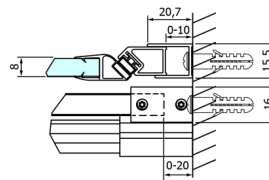

DRAGON Shower Door 1600mm, clear glass

Order code: GD4616

Size

Width: 1600 mm

Height: 2000 mm

Properties

Warranty: 3 years

Technical sheet

MODEL	A	B	C
GD4611	1020-1110	510	420
GD4612	1120-1210	560	470
GD4613	1220-1310	610	520
GD4614	1320-1410	660	570
GD4615	1420-1510	710	620
GD4616	1520-1610	760	670

MODEL	A	C	D
GD4611	1020-1110	510	420
GD4612	1120-1210	560	470
GD4613	1220-1310	610	520
GD4614	1320-1410	660	570
GD4615	1420-1510	710	620
GD4616	1520-1610	760	670

MODEL	B
GD7270	680-700
GD7280	780-800
GD7290	880-900
GD7210	980-1000