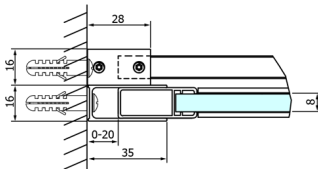

DRAGON Shower Door 1600mm, clear glass

Order code: GD4616

Size

Width: 1600 mm

Height: 2000 mm

Properties

Warranty: 3 years

Technical sheet

MODEL	A	B	C
GD4611	1020-1110	510	420
GD4612	1120-1210	560	470
GD4613	1220-1310	610	520
GD4614	1320-1410	660	570
GD4615	1420-1510	710	620
GD4616	1520-1610	760	670

MODEL	A	C	D
GD4611	1020-1110	510	420
GD4612	1120-1210	560	470
GD4613	1220-1310	610	520
GD4614	1320-1410	660	570
GD4615	1420-1510	710	620
GD4616	1520-1610	760	670