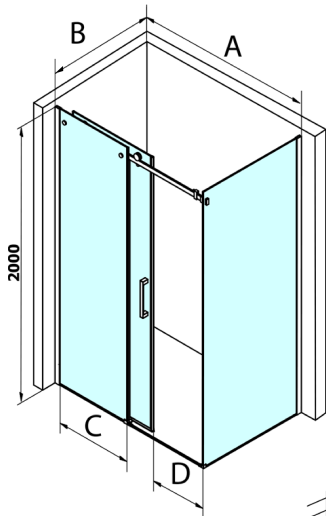

DRAGON Shower Door 1500mm, clear glass

Order code: GD4615

Size

Width: 1500 mm

Height: 2000 mm

Properties

Warranty: 3 years

Technical sheet

MODEL	A	B	C
GD4611	1020-1110	510	420
GD4612	1120-1210	560	470
GD4613	1220-1310	610	520
GD4614	1320-1410	660	570
GD4615	1420-1510	710	620
GD4616	1520-1610	760	670

MODEL	A	C	D
GD4611	1020-1110	510	420
GD4612	1120-1210	560	470
GD4613	1220-1310	610	520
GD4614	1320-1410	660	570
GD4615	1420-1510	710	620
GD4616	1520-1610	760	670