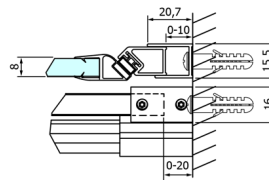

DRAGON Shower Door 1500mm, clear glass

Order code: GD4615

Size

Width: 1500 mm

Height: 2000 mm

Properties

Warranty: 3 years

Technical sheet

MODEL	A	B	C
GD4611	1020-1110	510	420
GD4612	1120-1210	560	470
GD4613	1220-1310	610	520
GD4614	1320-1410	660	570
GD4615	1420-1510	710	620
GD4616	1520-1610	760	670

MODEL	A	C	D
GD4611	1020-1110	510	420
GD4612	1120-1210	560	470
GD4613	1220-1310	610	520
GD4614	1320-1410	660	570
GD4615	1420-1510	710	620
GD4616	1520-1610	760	670

MODEL	B
GD7270	680-700
GD7280	780-800
GD7290	880-900
GD7210	980-1000