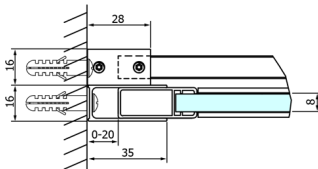

DRAGON Shower Door 1500mm, clear glass

Order code: GD4615

Size

Width: 1500 mm

Height: 2000 mm

Properties

Warranty: 3 years

Technical sheet

MODEL	A	B	C
GD4611	1020-1110	510	420
GD4612	1120-1210	560	470
GD4613	1220-1310	610	520
GD4614	1320-1410	660	570
GD4615	1420-1510	710	620
GD4616	1520-1610	760	670

MODEL	A	C	D
GD4611	1020-1110	510	420
GD4612	1120-1210	560	470
GD4613	1220-1310	610	520
GD4614	1320-1410	660	570
GD4615	1420-1510	710	620
GD4616	1520-1610	760	670