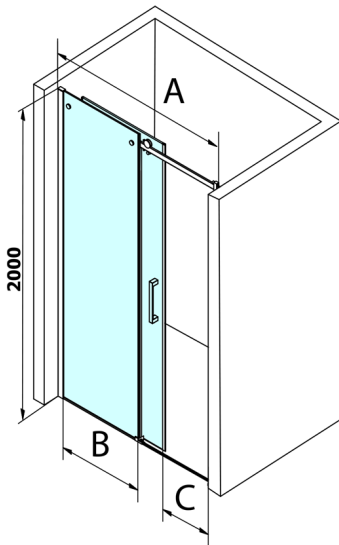

DRAGON Shower Door 1500mm, clear glass

Order code: GD4615

Size

Width: 1500 mm

Height: 2000 mm

Properties

Warranty: 3 years

Technical sheet

MODEL	A	B	C
GD4611	1020-1110	510	420
GD4612	1120-1210	560	470
GD4613	1220-1310	610	520
GD4614	1320-1410	660	570
GD4615	1420-1510	710	620
GD4616	1520-1610	760	670

MODEL	A	C	D
GD4611	1020-1110	510	420
GD4612	1120-1210	560	470
GD4613	1220-1310	610	520
GD4614	1320-1410	660	570
GD4615	1420-1510	710	620
GD4616	1520-1610	760	670