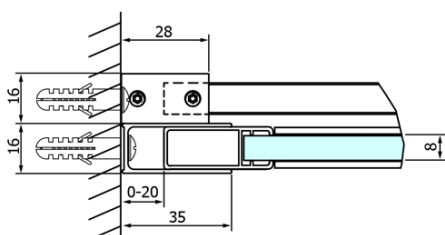

Order code: GD4611

Basic information

Brand: Gelco
Series: DRAGON

Size

Width: 1100 mm
Height: 2000 mm

Properties

Profile colour: Chrome - polished aluminum
Shape: Alcove door
Type of opening: Sliding door
Opening direction: Versatile
Opening width: 420 mm
Glass colour: TRANSPARENT glass
Glass finish: Coated glass
Glass thickness: 8 mm
Installation width from: 1020 mm
Installation width up to: 1110 mm
Properties: Frameless design
Weight / Piece: 51.0 kg
Packaging: 1 Piece
Warranty: 3 years

Spare parts

Set of 45° magnetic seals for glass 8mm and profile , 2000mm (Order code: NDGD03)
DRAGON mounting kit (Order code: NDGD04)
Bottom seal for door, glass 8mm, 1000mm (Order code: NDGD02)
DRAGON handle (Order code: NDGD-MADLO)
Set of Magnetic Seals for Glass 8mm and 3M For Sticking , 2000mm (Order code: NDGD05)
ALTIS/ROLLS/DRAGON set of screw covers (Order code: NDAL03)
Set of vertical seals for 8/8mm glass, 2000mm (Order code: NDGD01)

Technical sheet

MODEL	A	B	C
GD4611	1020-1110	510	420
GD4612	1120-1210	560	470
GD4613	1220-1310	610	520
GD4614	1320-1410	660	570
GD4615	1420-1510	710	620
GD4616	1520-1610	760	670

MODEL	A	C	D
GD4611	1020-1110	510	420
GD4612	1120-1210	560	470
GD4613	1220-1310	610	520
GD4614	1320-1410	660	570
GD4615	1420-1510	710	620
GD4616	1520-1610	760	670