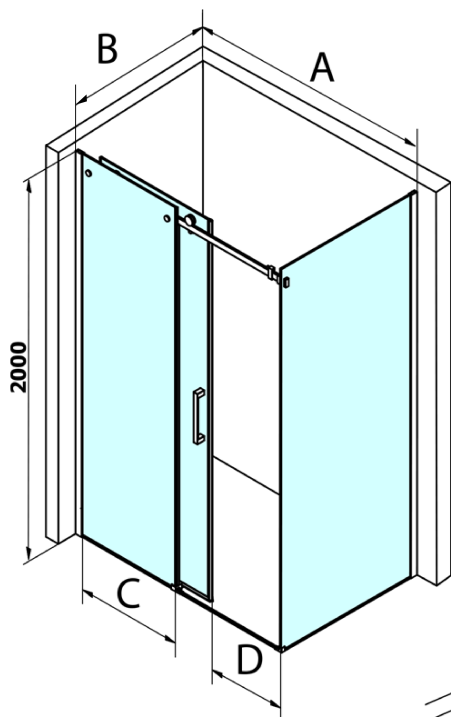

Order code: GD4611

Basic information

Brand: Gelco
Series: DRAGON

Size

Width: 1100 mm
Height: 2000 mm

Properties

Profile colour: Chrome - polished aluminum
Shape: Alcove door
Type of opening: Sliding door
Opening direction: Versatile
Opening width: 420 mm
Glass colour: TRANSPARENT glass
Glass finish: Coated glass
Glass thickness: 8 mm
Installation width from: 1020 mm
Installation width up to: 1110 mm
Properties: Frameless design
Weight / Piece: 51.0 kg
Packaging: 1 Piece
Warranty: 3 years

Spare parts

Set of 45° magnetic seals for glass 8mm and profile , 2000mm (Order code: NDGD03)
DRAGON mounting kit (Order code: NDGD04)
Bottom seal for door, glass 8mm, 1000mm (Order code: NDGD02)
DRAGON handle (Order code: NDGD-MADLO)
Set of Magnetic Seals for Glass 8mm and 3M For Sticking , 2000mm (Order code: NDGD05)
ALTIS/ROLLS/DRAGON set of screw covers (Order code: NDAL03)
Set of vertical seals for 8/8mm glass, 2000mm (Order code: NDGD01)

Technical sheet

MODEL	A	B	C
GD4611	1020-1110	510	420
GD4612	1120-1210	560	470
GD4613	1220-1310	610	520
GD4614	1320-1410	660	570
GD4615	1420-1510	710	620
GD4616	1520-1610	760	670

MODEL	A	C	D
GD4611	1020-1110	510	420
GD4612	1120-1210	560	470
GD4613	1220-1310	610	520
GD4614	1320-1410	660	570
GD4615	1420-1510	710	620
GD4616	1520-1610	760	670