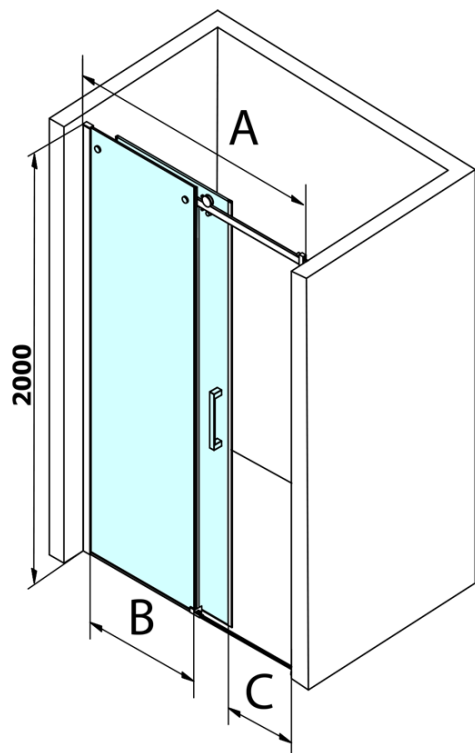

Technical sheet

MODEL	A	B	C
GD4611	1020-1110	510	420
GD4612	1120-1210	560	470
GD4613	1220-1310	610	520
GD4614	1320-1410	660	570
GD4615	1420-1510	710	620
GD4616	1520-1610	760	670