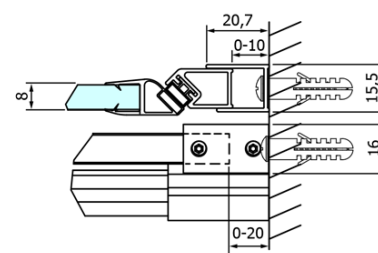

Order code: GD4611

Basic information

Brand: Gelco
Series: DRAGON

Size

Width: 1100 mm
Height: 2000 mm

Properties

Profile colour: Chrome - polished aluminum
Shape: Alcove door
Type of opening: Sliding door
Opening direction: Versatile
Opening width: 420 mm
Glass colour: TRANSPARENT glass
Glass finish: Coated glass
Glass thickness: 8 mm
Installation width from: 1020 mm
Installation width up to: 1110 mm
Properties: Frameless design
Weight / Piece: 51.0 kg
Packaging: 1 Piece
Warranty: 3 years

Spare parts

Set of 45° magnetic seals for glass 8mm and profile , 2000mm (Order code: NDGD03)
DRAGON mounting kit (Order code: NDGD04)
Bottom seal for door, glass 8mm, 1000mm (Order code: NDGD02)
DRAGON handle (Order code: NDGD-MADLO)
Set of Magnetic Seals for Glass 8mm and 3M For Sticking , 2000mm (Order code: NDGD05)
ALTIS/ROLLS/DRAGON set of screw covers (Order code: NDAL03)
Set of vertical seals for 8/8mm glass, 2000mm (Order code: NDGD01)

Technical sheet

MODEL	A	B	C
GD4611	1020-1110	510	420
GD4612	1120-1210	560	470
GD4613	1220-1310	610	520
GD4614	1320-1410	660	570
GD4615	1420-1510	710	620
GD4616	1520-1610	760	670

MODEL	A	C	D
GD4611	1020-1110	510	420
GD4612	1120-1210	560	470
GD4613	1220-1310	610	520
GD4614	1320-1410	660	570
GD4615	1420-1510	710	620
GD4616	1520-1610	760	670