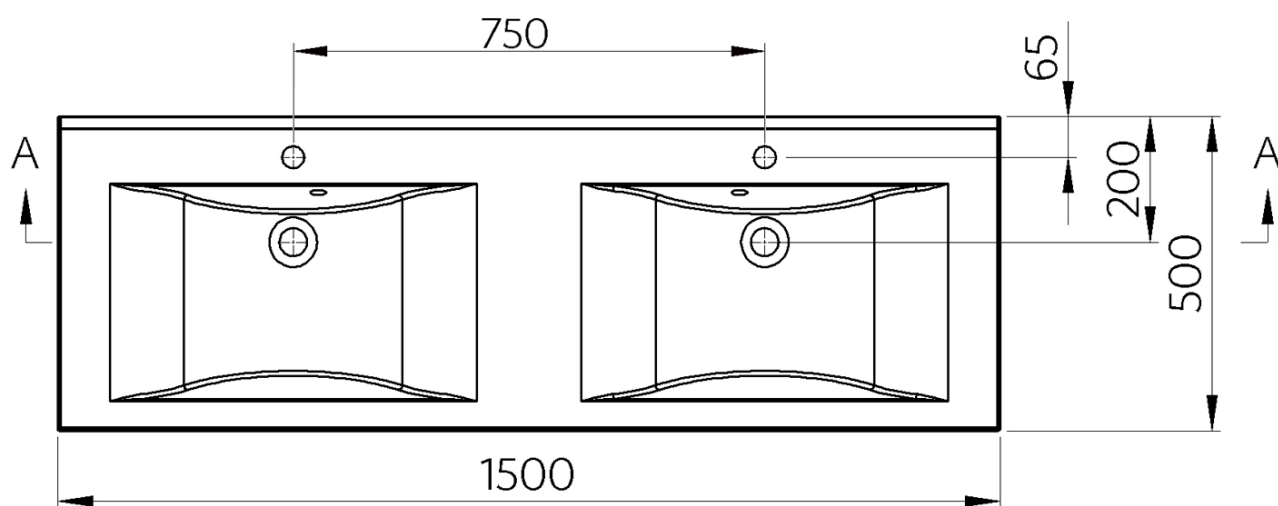

FLAVIA Cultured Marble Double Washbasin 150x50cm, white

Order code: 68154

Basic information

Brand: Sapho
Series: FLAVIA

Size

Width: 1500 mm
Depth: 500 mm

Properties

Colour: White
Material: Cast marble
Installation: Wall-hung - Bracket
Type of washbasin: Double basin
Tap hole: 2 tap holes
Overflow: Yes
Shape: Rectangle
Package contains: Overflow Kit
Weight / Piece: 36.93 kg
Packaging: 1 Piece
Warranty: 2 years

We recommend buy

2 Piece Support bracket 490x150x25 mm, chrome, 1pcs (Order code: 30390)

Spare parts

External overflow set for cast marble sinks (Order code: ND3032)

Technical sheet

A-A