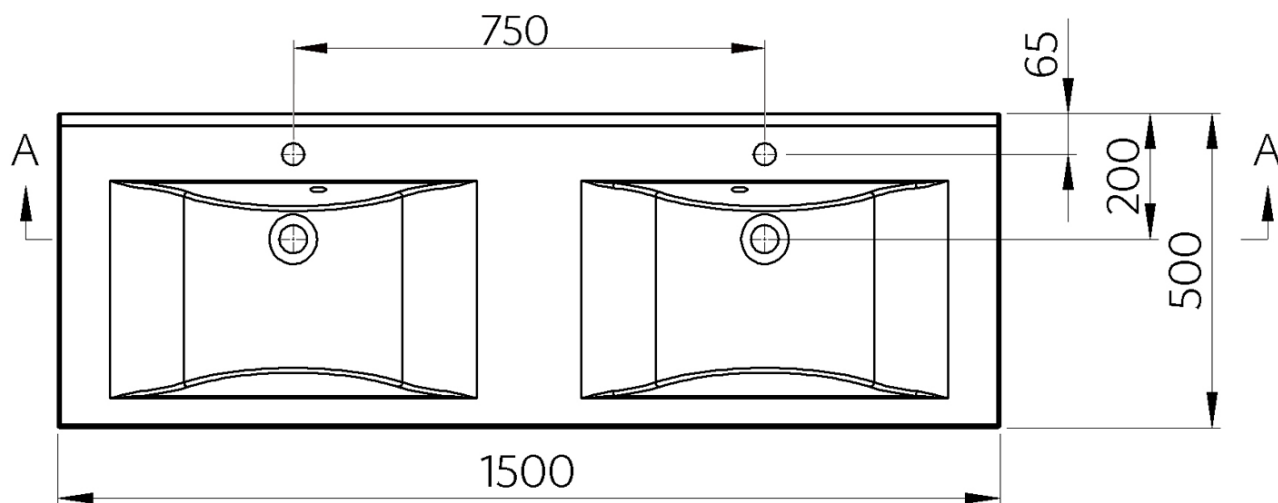

Technical sheet