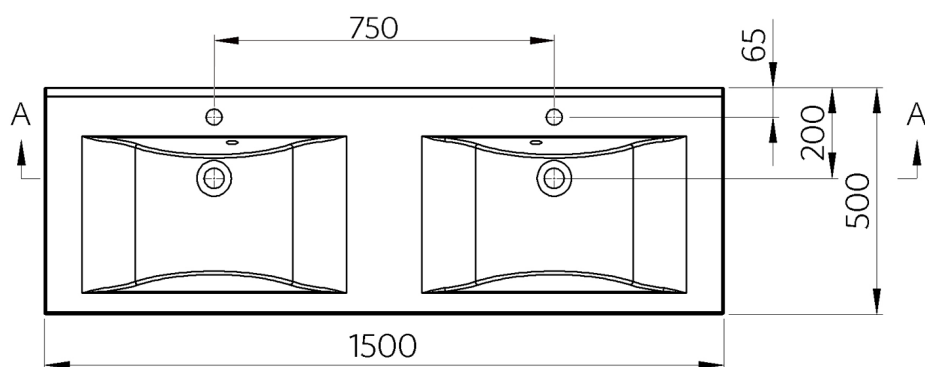

Technical sheet