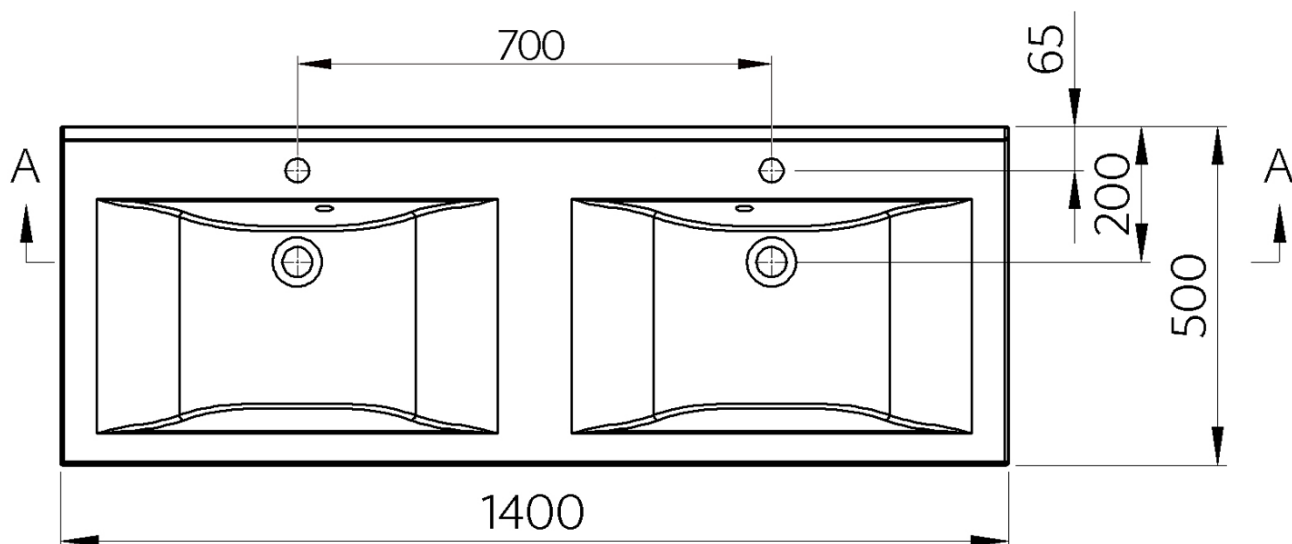

FLAVIA Cultured Marble Double Washbasin 140x50cm, white

Order code: 68141

Basic information

Brand: Sapho
Series: FLAVIA

Size

Width: 1400 mm
Depth: 500 mm

Properties

Colour: White
Material: Cast marble
Installation: Wall-hung - Bracket
Type of washbasin: Double basin
Tap hole: 2 tap holes
Overflow: Yes
Shape: Rectangle
Package contains: Overflow Kit
Weight / Piece: 31.81 kg
Packaging: 1 Piece
Warranty: 2 years

We recommend buy

2 Piece Support bracket 490x150x25 mm, chrome, 1pcs (Order code: 30390)

Spare parts

External overflow set for cast marble sinks (Order code: ND3032)

Technical sheet

A-A