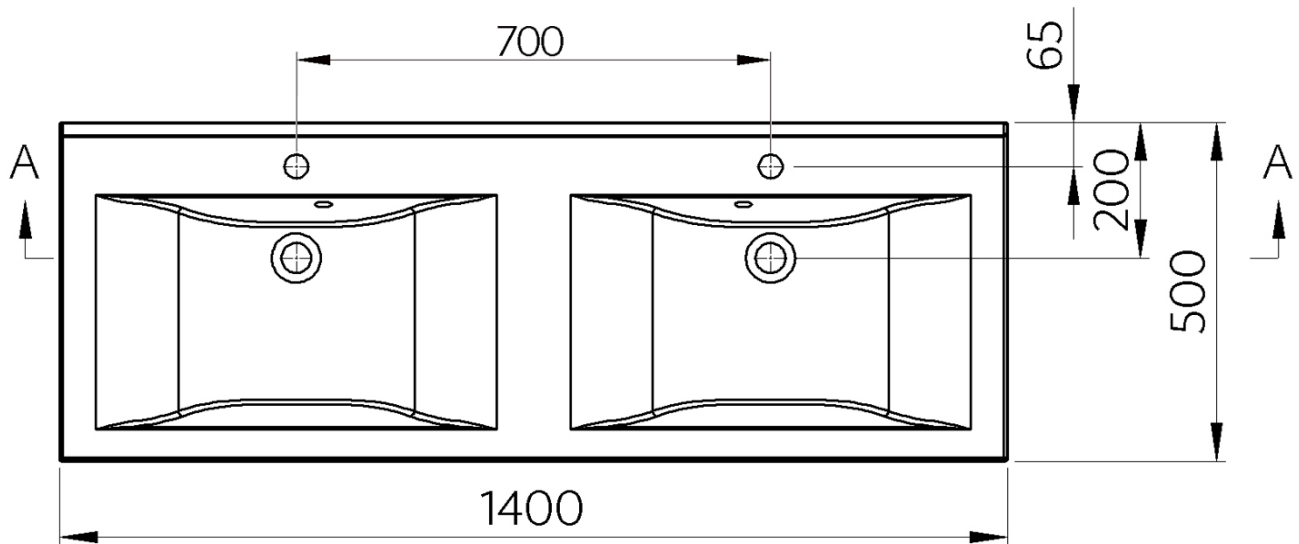

FLAVIA Cultured Marble Double Washbasin 140x50cm, white

Order code: 68141

Basic information

Brand: Sapho
Series: FLAVIA

Size

Width: 1400 mm
Depth: 500 mm

Properties

Colour: White
Material: Cast marble
Installation: Wall-hung - Bracket
Type of washbasin: Double basin
Tap hole: 2 tap holes
Overflow: Yes
Shape: Rectangle
Package contains: Overflow Kit
Weight / Piece: 31.81 kg
Packaging: 1 Piece
Warranty: 2 years

We recommend buy

2 Piece Support bracket 490x150x25mm, chrome, 1pcs (Order code: 30390)

Spare parts

External overflow set for cast marble sinks (Order code: ND3032)

Technical sheet

A-A