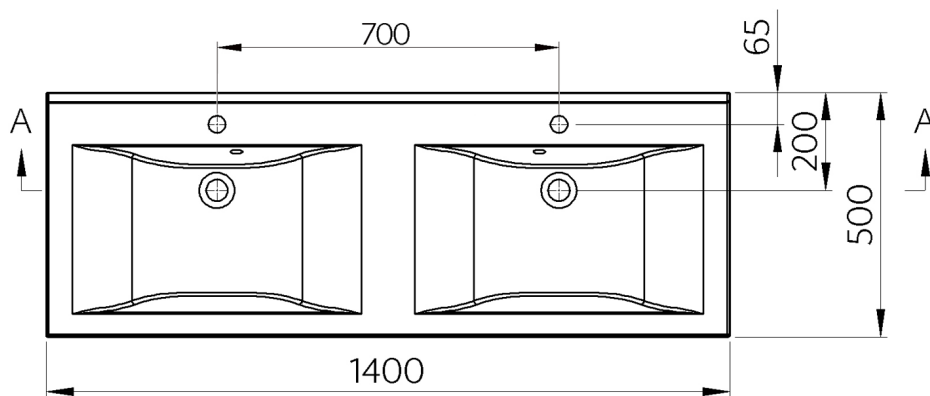

Technical sheet