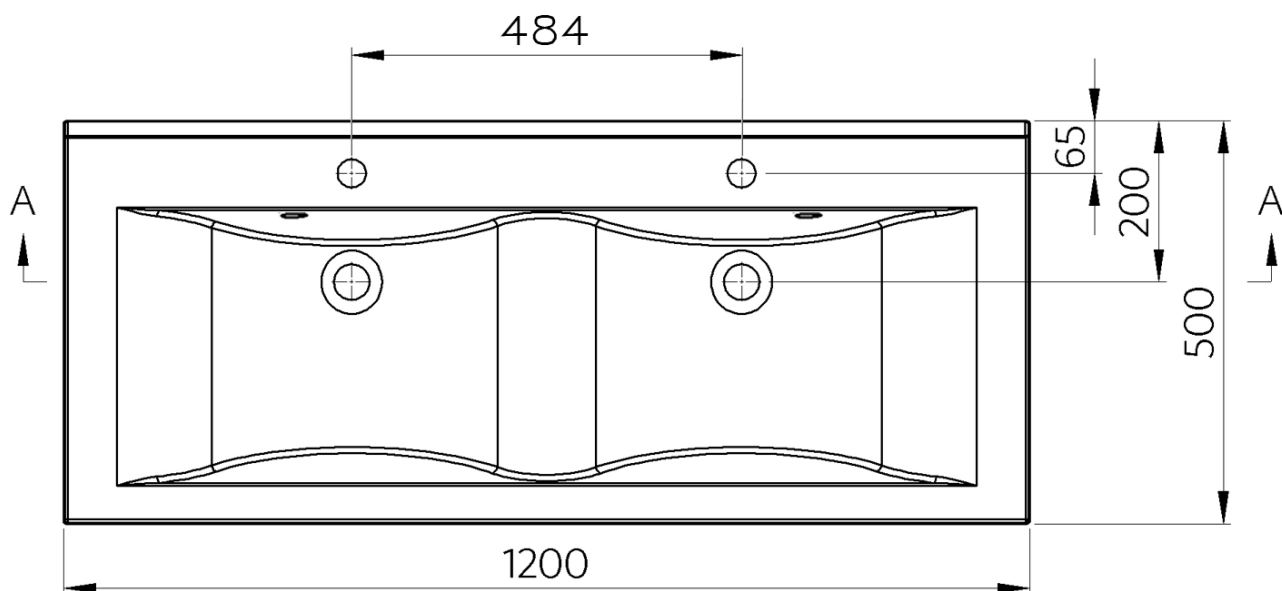

Technical sheet