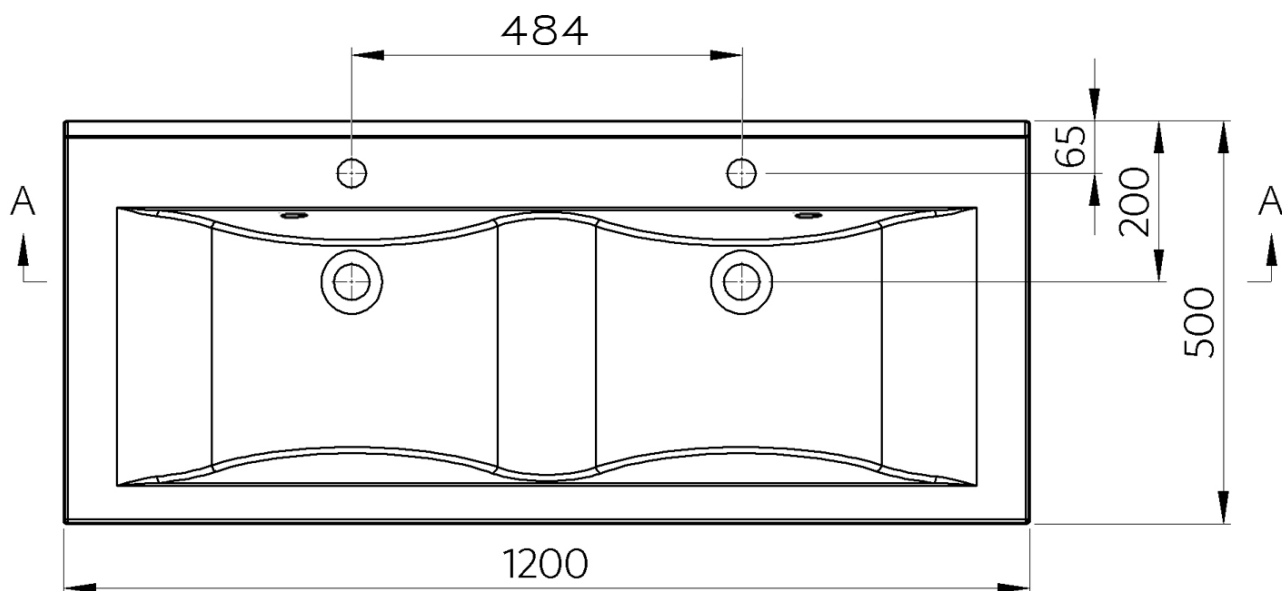

FLAVIA Cultured Marble Double Washbasin 120x50cm, white

Order code: 68121

Basic information

Brand: Sapho
Series: FLAVIA

Size

Width: 1200 mm
Depth: 500 mm

Properties

Colour: White
Material: Cast marble
Installation: Wall-hung - Bracket
Type of washbasin: Double basin
Tap hole: 2 tap holes
Overflow: Yes
Shape: Rectangle
Package contains: Overflow Kit
Weight / Piece: 28.69 kg
Packaging: 1 Piece
Warranty: 2 years

We recommend buy

2 Piece Support bracket 490x150x25 mm, chrome, 1pcs (Order code: 30390)

Spare parts

External overflow set for cast marble sinks (Order code: ND3032)

Technical sheet

A-A