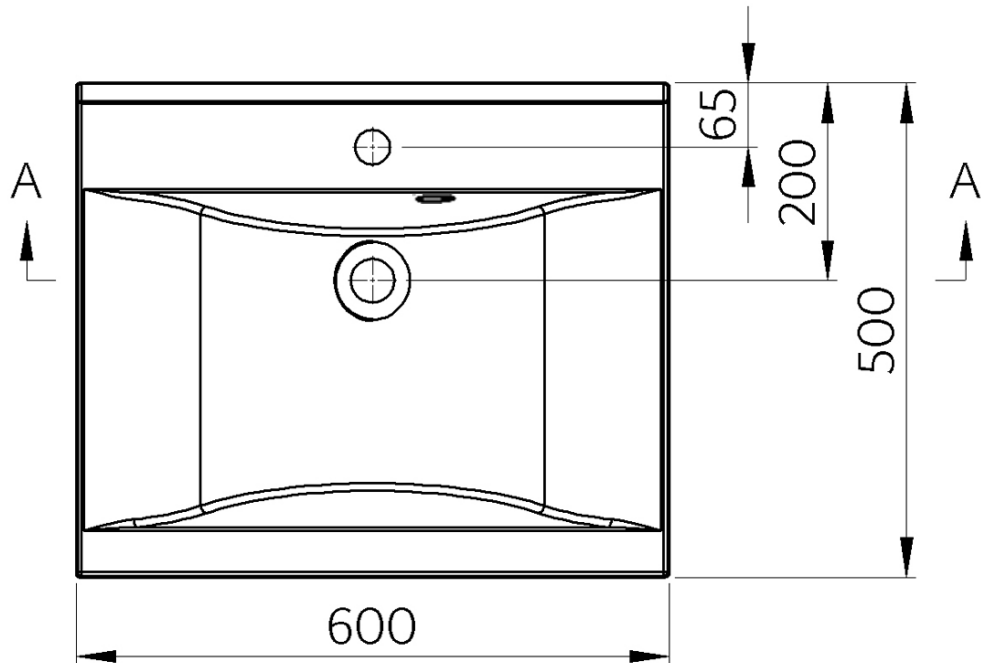

Order code: 68061

Basic information

Brand: Sapho
Series: FLAVIA

Size

Width: 600 mm
Depth: 500 mm

Properties

Colour: White
Material: Cast marble
Installation: Freestanding, Wall-hung - Bracket
Type of washbasin: Washbasin
Tap hole: 1 tap hole
Overflow: Yes
Shape: Rectangle
Package contains: Overflow Kit
Weight / Piece: 16.71 kg
Packaging: 1 Piece
Warranty: 2 years

Spare parts

External overflow set for cast marble sinks (Order code: ND3032)

Technical sheet

A-A