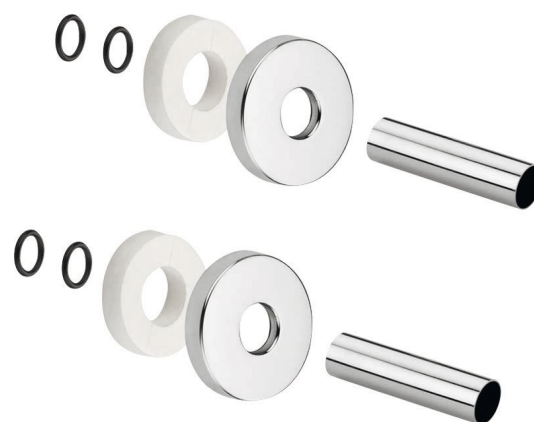

Pipe Cover Set, brushed stainless steel

Order code: CP6535

Basic information

Brand: Sapho

Size

Width: 55 mm

Height: 55 mm

Depth: 5 mm

Properties

Colour: Brushed stainless steel

Weight / set: 0.11 kg

Packaging: 1 Piece

Warranty: 2 years

Technical sheet