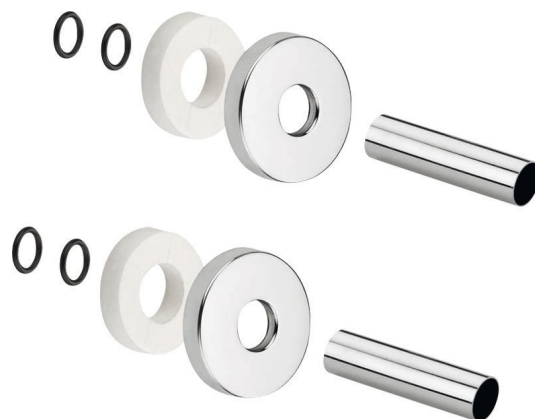

## Pipe Cover Set, brushed stainless steel

**Order code:** CP6535

### Size

**Width:** 55 mm

**Height:** 55 mm

**Depth:** 5 mm

### Properties

**Colour:** Brushed stainless steel

**Weight / set:** 0.11 kg

**Packaging:** 1 Piece

**Warranty:** 2 years

Technical sheet