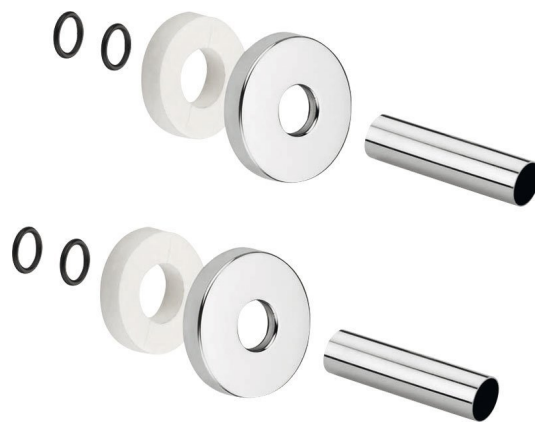

## Pipe Cover Set, chrome

**Order code:** CP6035

### Size

**Width:** 55 mm

**Height:** 55 mm

**Depth:** 5 mm

### Properties

**Colour:** Chrome

**Weight / set:** 0.11 kg

**Packaging:** 1 Piece

**Warranty:** 2 years

Technical sheet