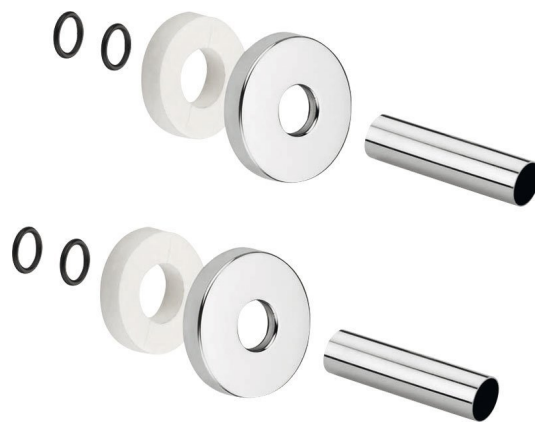

Pipe Cover Set, chrome

Order code: CP6035

Basic information

Brand: Sapho

Size

Width: 55 mm

Height: 55 mm

Depth: 5 mm

Properties

Colour: Chrome

Weight / set: 0.11 kg

Packaging: 1 Piece

Warranty: 2 years

Technical sheet