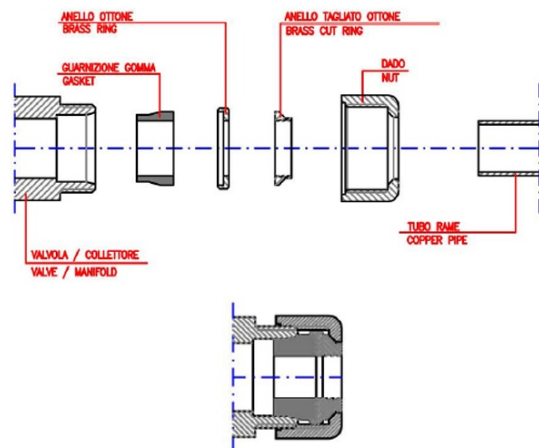

Copper Pipes Adaptor 15mm, brushed stainless steel

Order code: CP6515

Properties

Colour: Brushed stainless steel

Warranty: 2 years

Technical sheet

<i>Codice</i> <i>Code</i>	<i>Misura</i> <i>Size</i>	<i>Attacco</i> <i>Connection</i>
	15	24-19