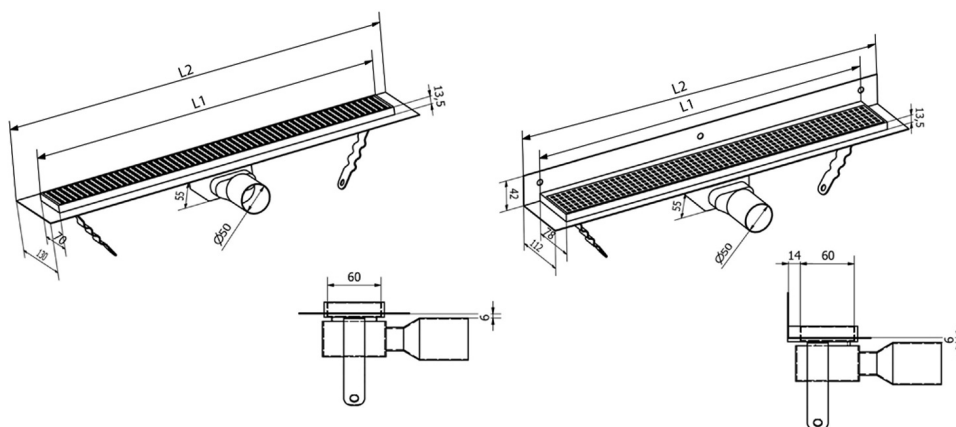

MANUS PIASTRA stainless steel floor trough with grate for tiles, L-750, DN50

Order code: GMP83

Size

Length: 750 mm
Width: 130 mm
Height: 55 mm

Properties

Colour: Stainless steel
Material: Stainless steel
Warranty: 2 years

Technical sheet

Instalační rozměry							
L1 (mm)	590	690	790	890	990	1 090	1 190
L2 (mm)	650	750	850	950	1 050	1 150	1 250