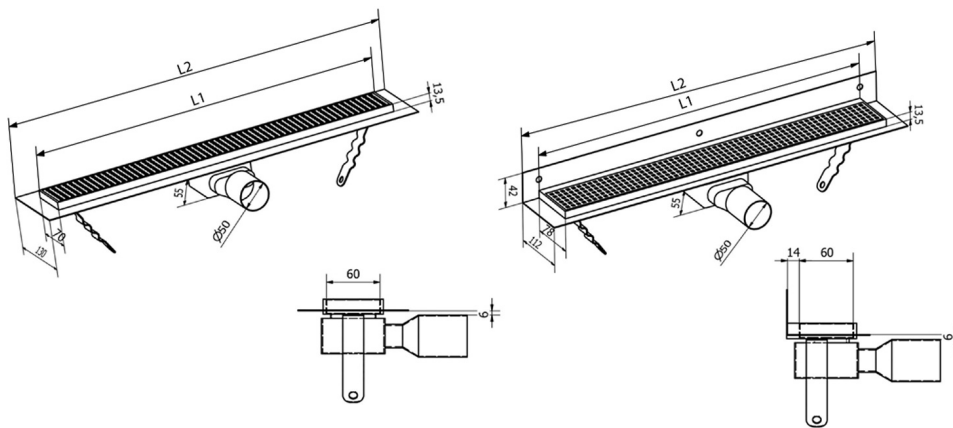

MANUS QUADRO stainless steel floor trough with grate, L-1250, DN50

Order code: GMQ38

Size

Length: 1250 mm
 Width: 130 mm
 Height: 55 mm

Properties

Colour: Stainless steel
 Material: Stainless steel
 Warranty: 2 years

Technical sheet

Instalační rozměry							
L1 (mm)	590	690	790	890	990	1 090	1 190
L2 (mm)	650	750	850	950	1 050	1 150	1 250