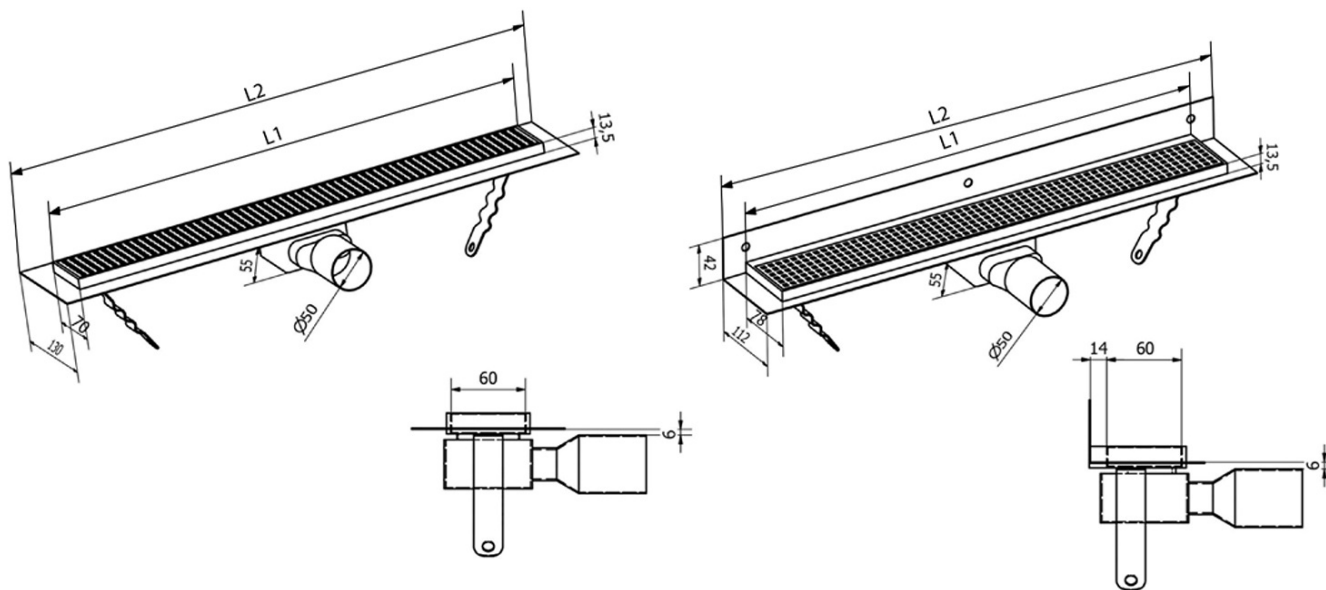

## Size

Length: 1150 mm  
Width: 130 mm  
Height: 55 mm

## Properties

Colour: Stainless steel  
Material: Stainless steel  
Installation: Free in the floor - grate  
Waste diameter: 50 mm  
Shower channel length from: 1150 mm  
Shower channel length to: 1150 mm  
Weight / Piece: 3.32 kg  
Packaging: 1 Piece  
Warranty: 2 years

## Spare parts

MANUS rubber seal O-ring (Order code: NDGM1)  
MANUS siphon for floor drains (Order code: NDGM2)  
MANUS - rubber stopper (Order code: NDGM3)

Technical sheet

Instalační rozměry							
L1 (mm)	590	690	790	890	990	1 090	1 190
L2 (mm)	650	750	850	950	1 050	1 150	1 250