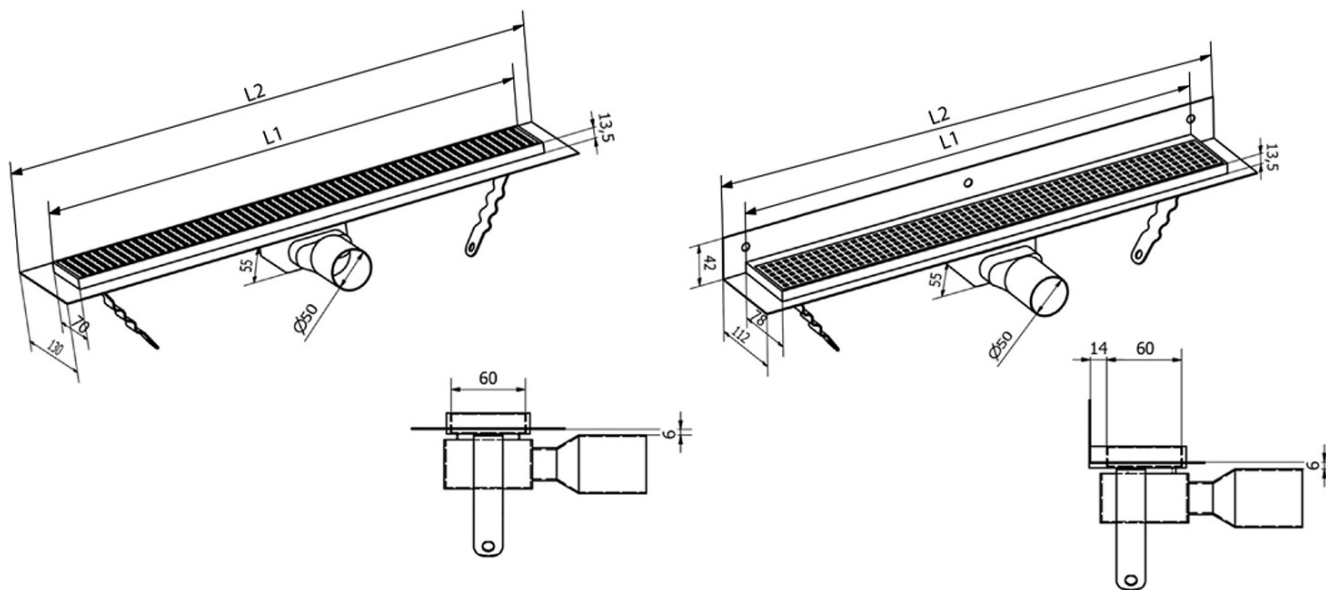

MANUS QUADRO stainless steel floor trough with grate, L-1150, DN50

Order code: GMQ37

Basic information

Brand: Gelco
Series: MANUS

Size

Length: 1150 mm
Width: 130 mm
Height: 55 mm

Properties

Colour: Stainless steel
Material: Stainless steel
Installation: Free in the floor - grate
Waste diameter: 50 mm
Shower channel length from: 1150 mm
Shower channel length to: 1150 mm
Weight / Piece: 3.32 kg
Packaging: 1 Piece
Warranty: 2 years

Spare parts

MANUS rubber seal O-ring (Order code: NDGM1)
MANUS - waste trap for Manus (Order code: NDGM2)
MANUS - rubber stopper (Order code: NDGM3)

Technical sheet

Instalační rozměry							
L1 (mm)	590	690	790	890	990	1 090	1 190
L2 (mm)	650	750	850	950	1 050	1 150	1 250