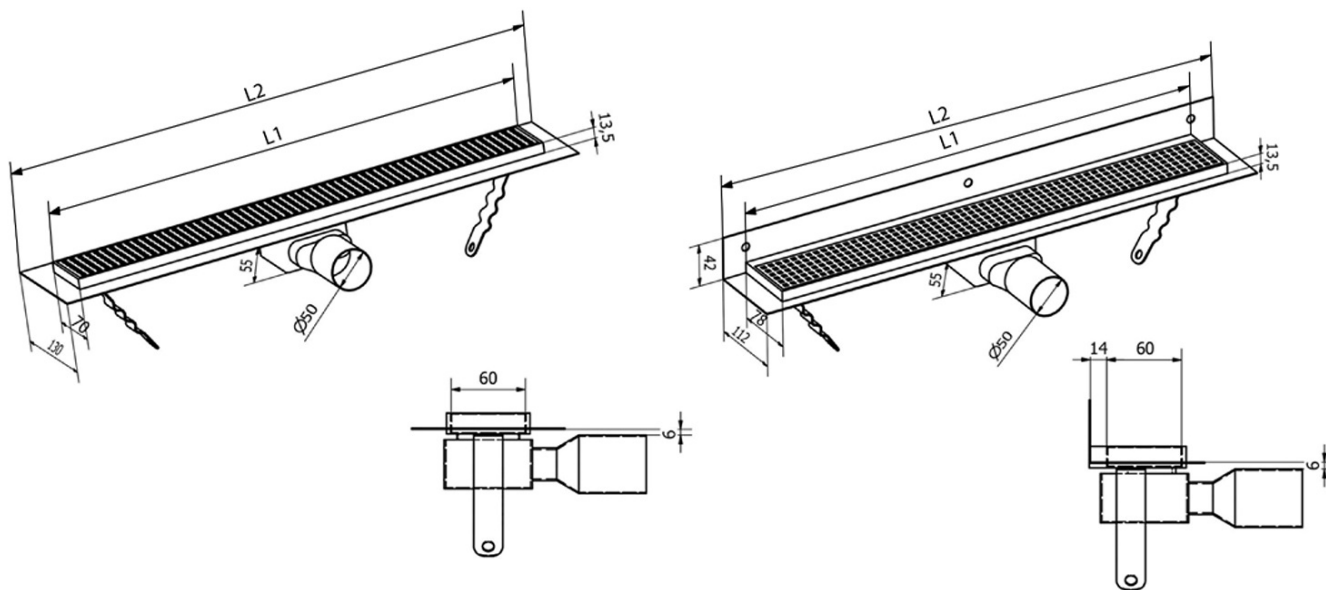

MANUS QUADRO stainless steel floor trough with grate, L-1150, DN50

Order code: GMQ37

Basic information

Brand: Gelco
Series: MANUS

Size

Length: 1150 mm
Width: 130 mm
Height: 55 mm

Properties

Colour: Stainless steel
Material: Stainless steel
Installation: Free in the floor - grate
Waste diameter: 50 mm
Shower channel length from: 1150 mm
Shower channel length to: 1150 mm
Weight / Piece: 3.32 kg
Packaging: 1 Piece
Warranty: 2 years

Spare parts

MANUS rubber seal O-ring (Order code: NDGM1)
MANUS - waste trap for Manus (Order code: NDGM2)
MANUS - rubber stopper (Order code: NDGM3)

Technical sheet

| Instalační rozměry | | | | | | | |
|--------------------|-----|-----|-----|-----|-------|-------|-------|
| L1 (mm) | 590 | 690 | 790 | 890 | 990 | 1 090 | 1 190 |
| L2 (mm) | 650 | 750 | 850 | 950 | 1 050 | 1 150 | 1 250 |