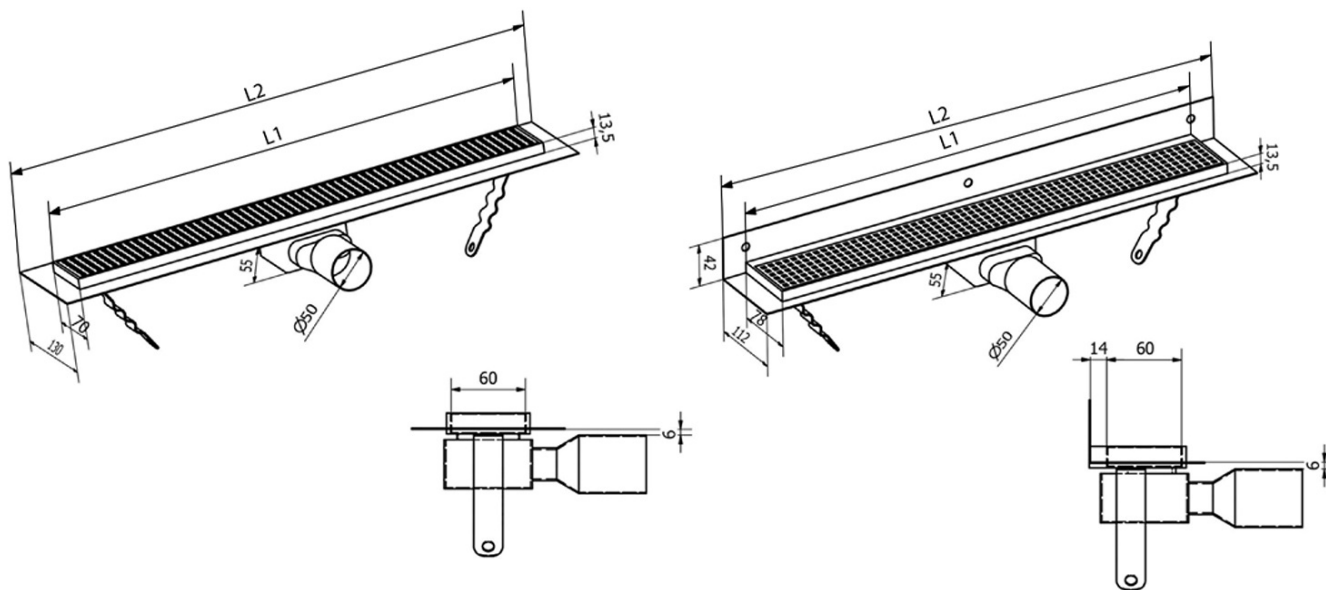

## Size

Length: 1150 mm  
Width: 130 mm  
Height: 55 mm

## Properties

Colour: Stainless steel  
Material: Stainless steel  
Installation: Free in the floor - grate  
Waste diameter: 50 mm  
Shower channel length from: 1150 mm  
Shower channel length to: 1150 mm  
Weight / Piece: 3.32 kg  
Packaging: 1 Piece  
Warranty: 2 years

## Spare parts

MANUS rubber seal O-ring (Order code: NDGM1)  
MANUS - waste trap for Manus (Order code: NDGM2)  
MANUS - rubber stopper (Order code: NDGM3)

Technical sheet

Instalační rozměry							
L1 (mm)	590	690	790	890	990	1 090	1 190
L2 (mm)	650	750	850	950	1 050	1 150	1 250