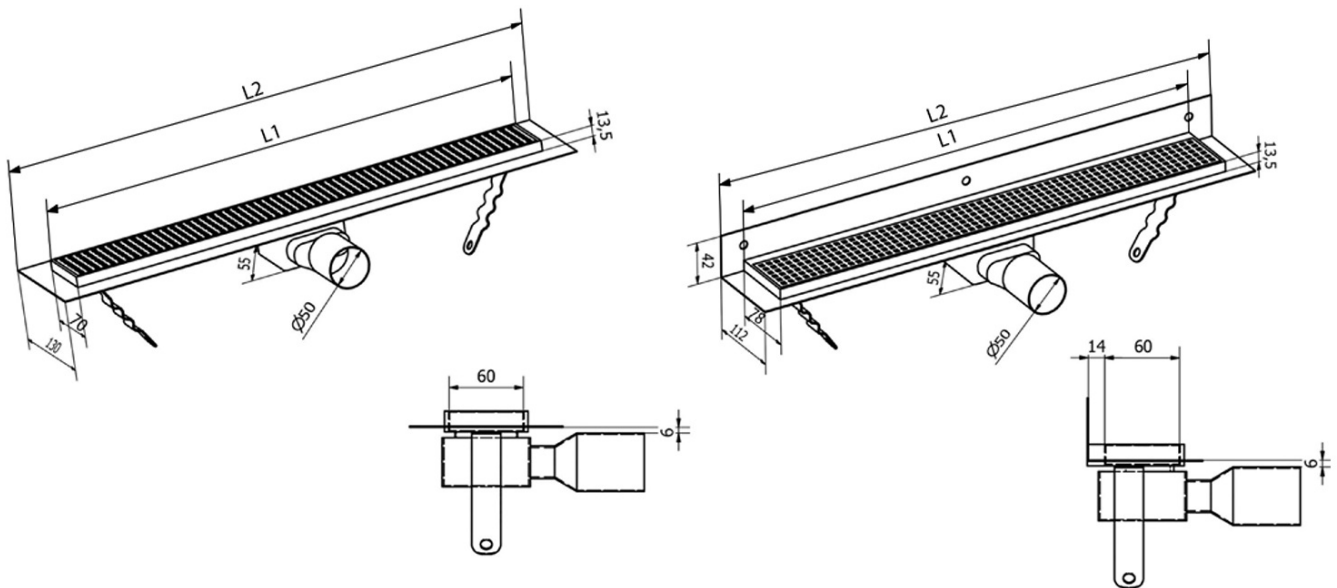

MANUS QUADRO stainless steel floor trough with grate, L-1150, DN50

Order code: GMQ37

Basic information

Brand: Gelco
Series: MANUS

Size

Length: 1150 mm
Width: 130 mm
Height: 55 mm

Properties

Colour: Stainless steel
Material: Stainless steel
Installation: Free in the floor - grate
Waste diameter: 50 mm
Shower channel length from: 1150 mm
Shower channel length to: 1150 mm
Weight / Piece: 3.32 kg
Packaging: 1 Piece
Warranty: 2 years

Spare parts

MANUS rubber seal O-ring (Order code: NDGM1)
MANUS siphon for floor drains (Order code: NDGM2)
MANUS - rubber stopper (Order code: NDGM3)

Technical sheet

Instalační rozměry							
L1 (mm)	590	690	790	890	990	1 090	1 190
L2 (mm)	650	750	850	950	1 050	1 150	1 250