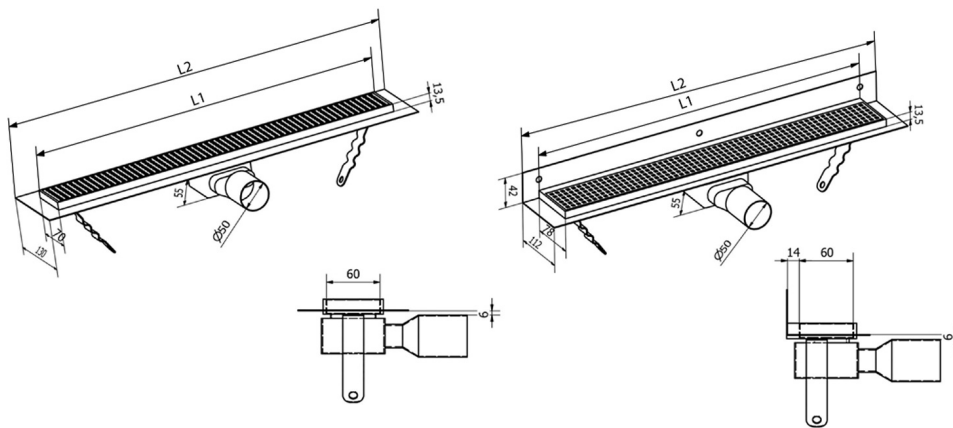

MANUS QUADRO stainless steel floor trough with grate, L-650, DN50

Order code: GMQ32

Size

Length: 650 mm
 Width: 130 mm
 Height: 55 mm

Properties

Colour: Stainless steel
 Material: Stainless steel
 Warranty: 2 years

Technical sheet

Instalační rozměry							
L1 (mm)	590	690	790	890	990	1 090	1 190
L2 (mm)	650	750	850	950	1 050	1 150	1 250