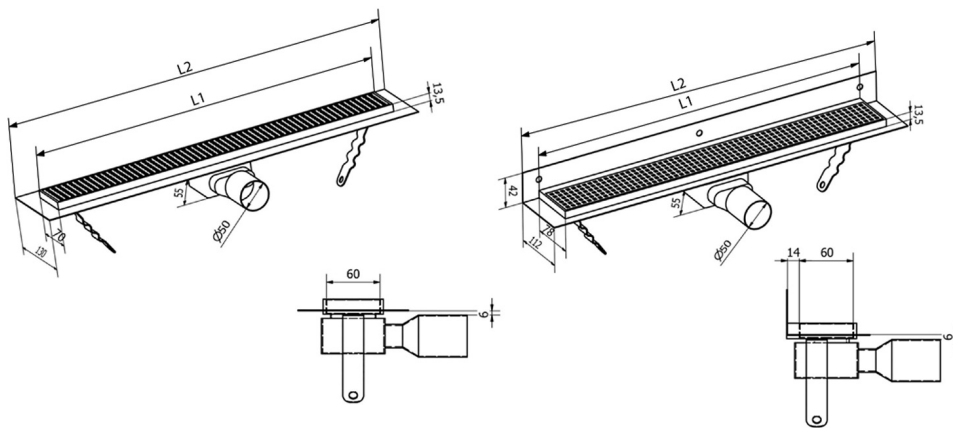

MANUS ONDA stainless steel floor drain with grate, L-1250, DN50

Order code: GMO18

Size

Length: 1250 mm
 Width: 130 mm
 Height: 55 mm

Properties

Colour: Stainless steel
 Material: Stainless steel
 Warranty: 2 years

Technical sheet

Instalační rozměry							
L1 (mm)	590	690	790	890	990	1 090	1 190
L2 (mm)	650	750	850	950	1 050	1 150	1 250