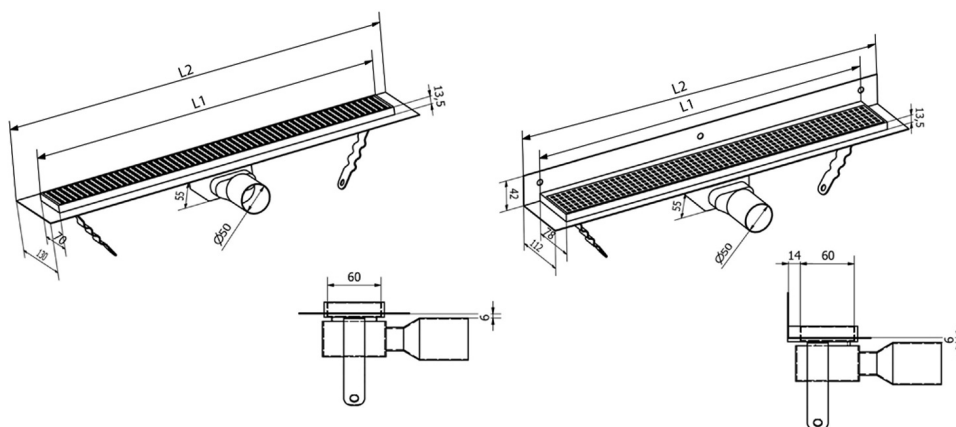

MANUS ONDA stainless steel floor drain with grate, L-750, DN50

Order code: GMO13

Size

Length: 750 mm
Width: 130 mm
Height: 55 mm

Properties

Colour: Stainless steel
Material: Stainless steel
Warranty: 2 years

Technical sheet

Instalační rozměry							
L1 (mm)	590	690	790	890	990	1 090	1 190
L2 (mm)	650	750	850	950	1 050	1 150	1 250