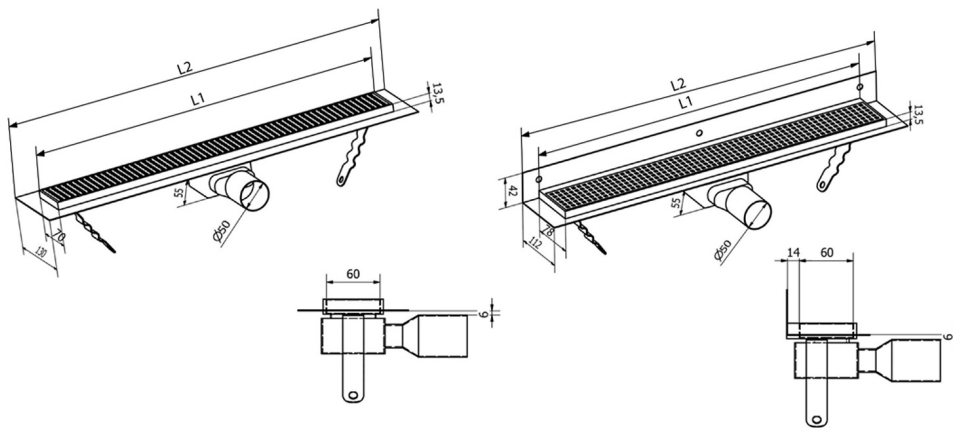

MANUS ONDA stainless steel floor drain with grate, L-650, DN50

Order code: GMO12

Size

Length: 650 mm
 Width: 130 mm
 Height: 55 mm

Properties

Colour: Stainless steel
 Material: Stainless steel
 Warranty: 2 years

Technical sheet

Instalační rozměry							
L1 (mm)	590	690	790	890	990	1 090	1 190
L2 (mm)	650	750	850	950	1 050	1 150	1 250