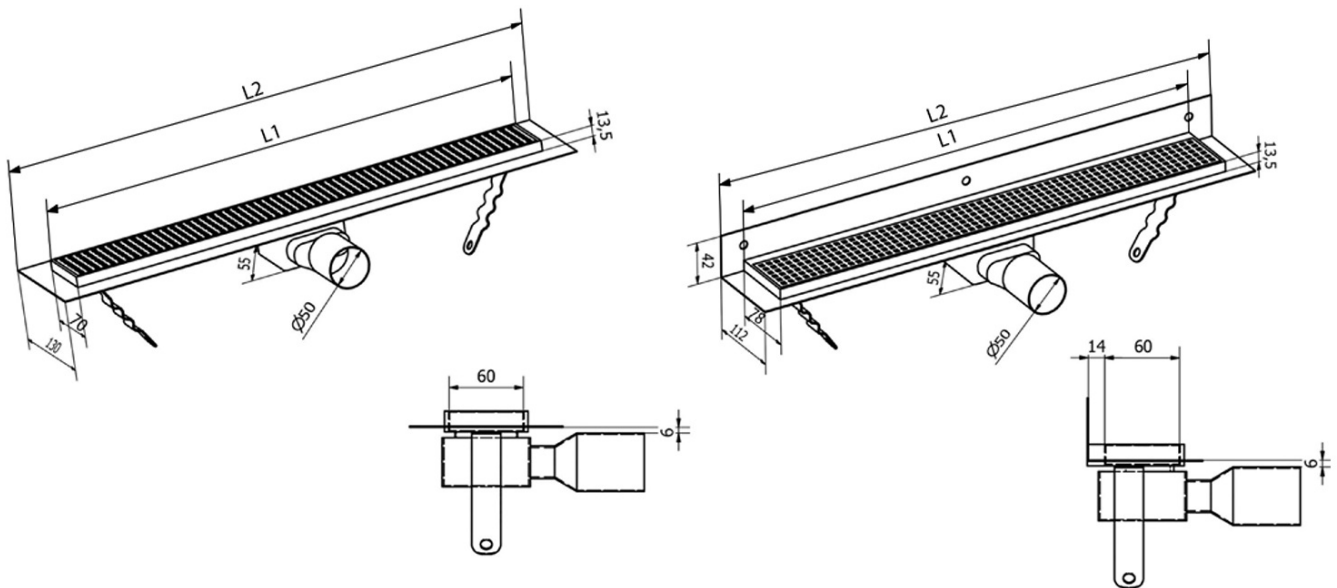

## Size

Length: 950 mm  
Width: 130 mm  
Height: 55 mm

## Properties

Colour: Stainless steel  
Material: Stainless steel  
Installation: For tiles - freestanding  
Waste diameter: 50 mm  
Shower channel length from: 950 mm  
Shower channel length to: 950 mm  
Weight / Piece: 2.825 kg  
Packaging: 1 Piece  
Warranty: 2 years

## Spare parts

MANUS rubber seal O-ring (Order code: NDGM1)  
MANUS siphon for floor drains (Order code: NDGM2)  
MANUS - rubber stopper (Order code: NDGM3)

Technical sheet

Instalační rozměry							
L1 (mm)	590	690	790	890	990	1 090	1 190
L2 (mm)	650	750	850	950	1 050	1 150	1 250