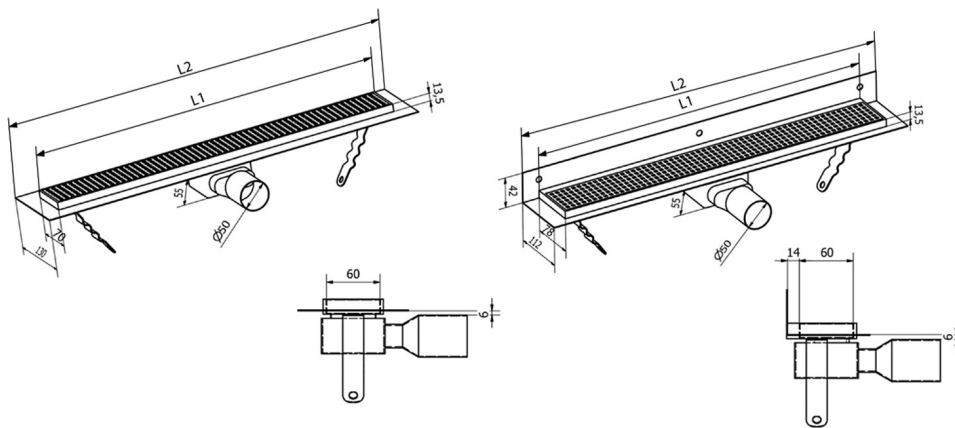

MANUS PIASTRA stainless steel floor trough with grate for tiles, L-850, DN50

Order code: GMP84

Size

Length: 850 mm
 Width: 130 mm
 Height: 55 mm

Properties

Colour: Stainless steel
 Material: Stainless steel
 Warranty: 2 years

Technical sheet

Instalační rozměry							
L1 (mm)	590	690	790	890	990	1 090	1 190
L2 (mm)	650	750	850	950	1 050	1 150	1 250