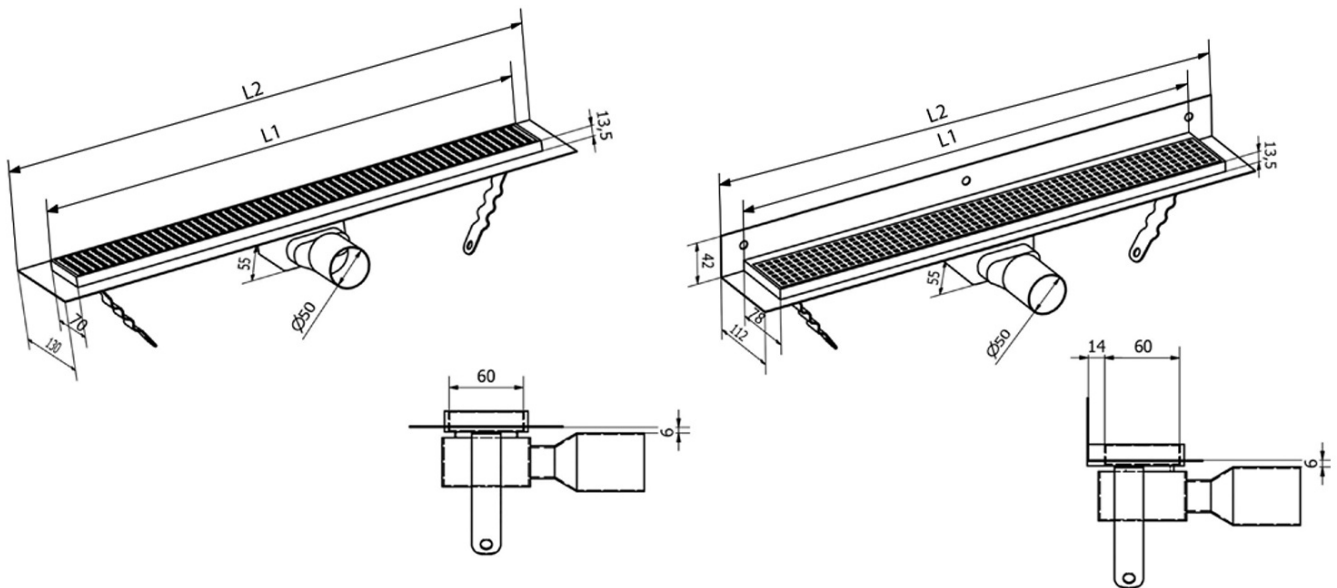

## Size

Length: 1050 mm  
Width: 130 mm  
Height: 55 mm

## Properties

Colour: Stainless steel  
Material: Stainless steel  
Installation: Free in the floor - grate  
Waste diameter: 50 mm  
Shower channel length from: 1050 mm  
Shower channel length to: 1050 mm  
Weight / Piece: 3.05 kg  
Packaging: 1 Piece  
Warranty: 2 years

## Spare parts

MANUS rubber seal O-ring (Order code: NDGM1)  
MANUS siphon for floor drains (Order code: NDGM2)  
MANUS - rubber stopper (Order code: NDGM3)

Technical sheet

Instalační rozměry							
L1 (mm)	590	690	790	890	990	1 090	1 190
L2 (mm)	650	750	850	950	1 050	1 150	1 250