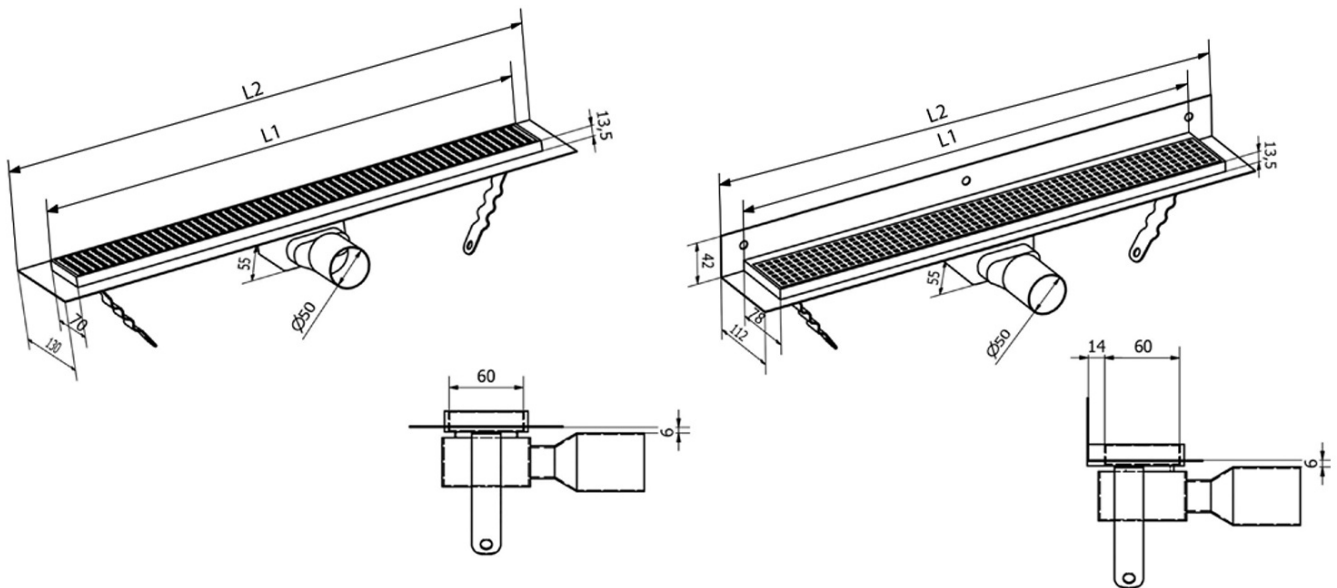

MANUS QUADRO stainless steel floor trough with grate, L-950, DN50

Order code: GMQ35

Basic information

Brand: Gelco
Series: MANUS

Size

Length: 950 mm
Width: 130 mm
Height: 55 mm

Properties

Colour: Stainless steel
Material: Stainless steel
Installation: Free in the floor - grate
Waste diameter: 50 mm
Shower channel length from: 950 mm
Shower channel length to: 950 mm
Weight / Piece: 2.9 kg
Packaging: 1 Piece
Warranty: 2 years

Spare parts

MANUS rubber seal O-ring (Order code: NDGM1)
MANUS siphon for floor drains (Order code: NDGM2)
MANUS - rubber stopper (Order code: NDGM3)

Technical sheet

Instalační rozměry							
L1 (mm)	590	690	790	890	990	1 090	1 190
L2 (mm)	650	750	850	950	1 050	1 150	1 250