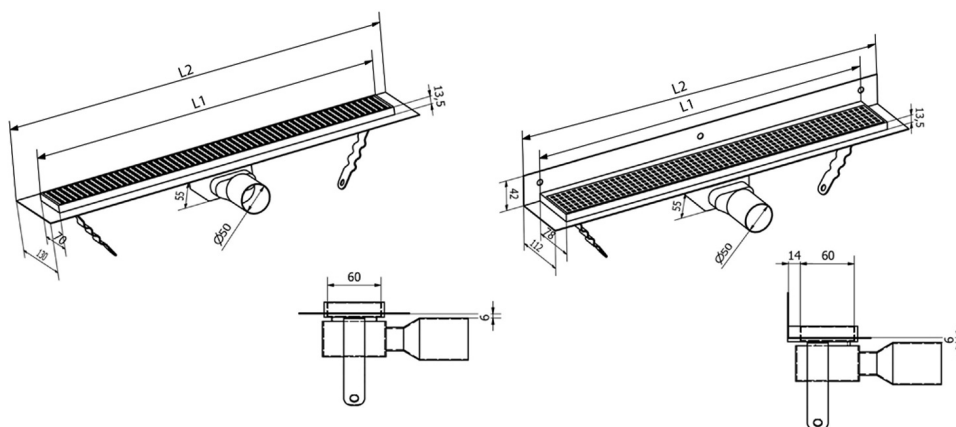

MANUS QUADRO stainless steel floor trough with grate, L-950, DN50

Order code: GMQ35

Size

Length: 950 mm
Width: 130 mm
Height: 55 mm

Properties

Colour: Stainless steel
Material: Stainless steel
Warranty: 2 years

Technical sheet

Instalační rozměry							
L1 (mm)	590	690	790	890	990	1 090	1 190
L2 (mm)	650	750	850	950	1 050	1 150	1 250