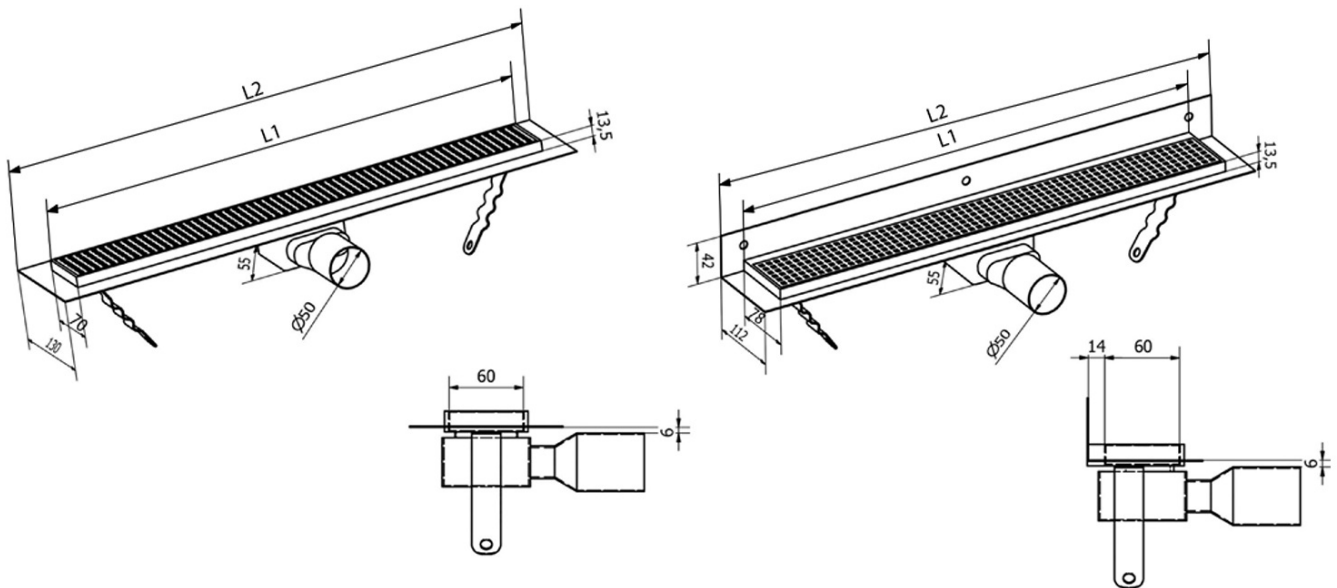

MANUS ONDA stainless steel floor drain with grate, L-950, DN50

Order code: GMO15

Basic information

Brand: Gelco
Series: MANUS

Size

Length: 950 mm
Width: 130 mm
Height: 55 mm

Properties

Colour: Stainless steel
Material: Stainless steel
Installation: Free in the floor - grate
Waste diameter: 50 mm
Shower channel length from: 950 mm
Shower channel length to: 950 mm
Weight / Piece: 2.81 kg
Packaging: 1 Piece
Warranty: 2 years

Spare parts

MANUS rubber seal O-ring (Order code: NDGM1)
MANUS siphon for floor drains (Order code: NDGM2)
MANUS - rubber stopper (Order code: NDGM3)

Technical sheet

Instalační rozměry							
L1 (mm)	590	690	790	890	990	1 090	1 190
L2 (mm)	650	750	850	950	1 050	1 150	1 250