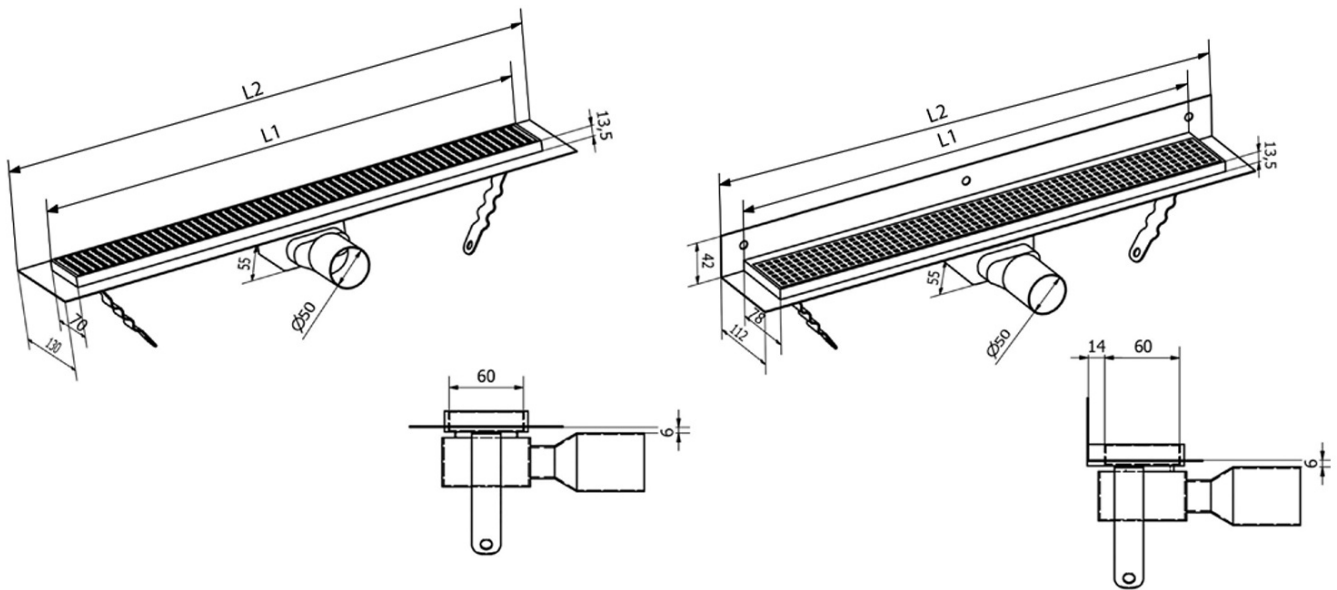

## Size

Length: 850 mm  
Width: 130 mm  
Height: 55 mm

## Properties

Colour: Stainless steel  
Material: Stainless steel  
Installation: Free in the floor - grate  
Waste diameter: 50 mm  
Shower channel length from: 850 mm  
Shower channel length to: 850 mm  
Weight / Piece: 2.52 kg  
Packaging: 1 Piece  
Warranty: 2 years

## Spare parts

MANUS rubber seal O-ring (Order code: NDGM1)  
MANUS - waste trap for Manus (Order code: NDGM2)  
MANUS - rubber stopper (Order code: NDGM3)

Technical sheet

Instalační rozměry							
L1 (mm)	590	690	790	890	990	1 090	1 190
L2 (mm)	650	750	850	950	1 050	1 150	1 250