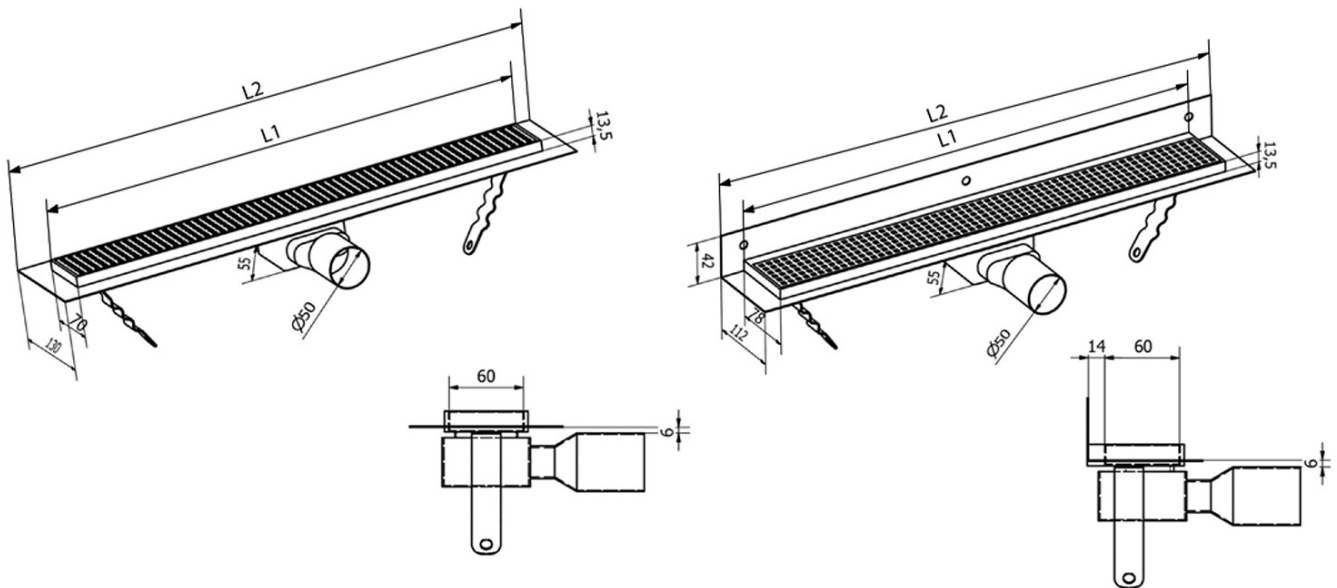

MANUS ONDA stainless steel floor drain with grate, L-850, DN50

Order code: GMO14

Basic information

Brand: Gelco
Series: MANUS

Size

Length: 850 mm
Width: 130 mm
Height: 55 mm

Properties

Colour: Stainless steel
Material: Stainless steel
Installation: Free in the floor - grate
Waste diameter: 50 mm
Shower channel length from: 850 mm
Shower channel length to: 850 mm
Weight / Piece: 2.52 kg
Packaging: 1 Piece
Warranty: 2 years

Spare parts

MANUS rubber seal O-ring (Order code: NDGM1)
MANUS siphon for floor drains (Order code: NDGM2)
MANUS - rubber stopper (Order code: NDGM3)

Technical sheet

Instalační rozměry							
L1 (mm)	590	690	790	890	990	1 090	1 190
L2 (mm)	650	750	850	950	1 050	1 150	1 250